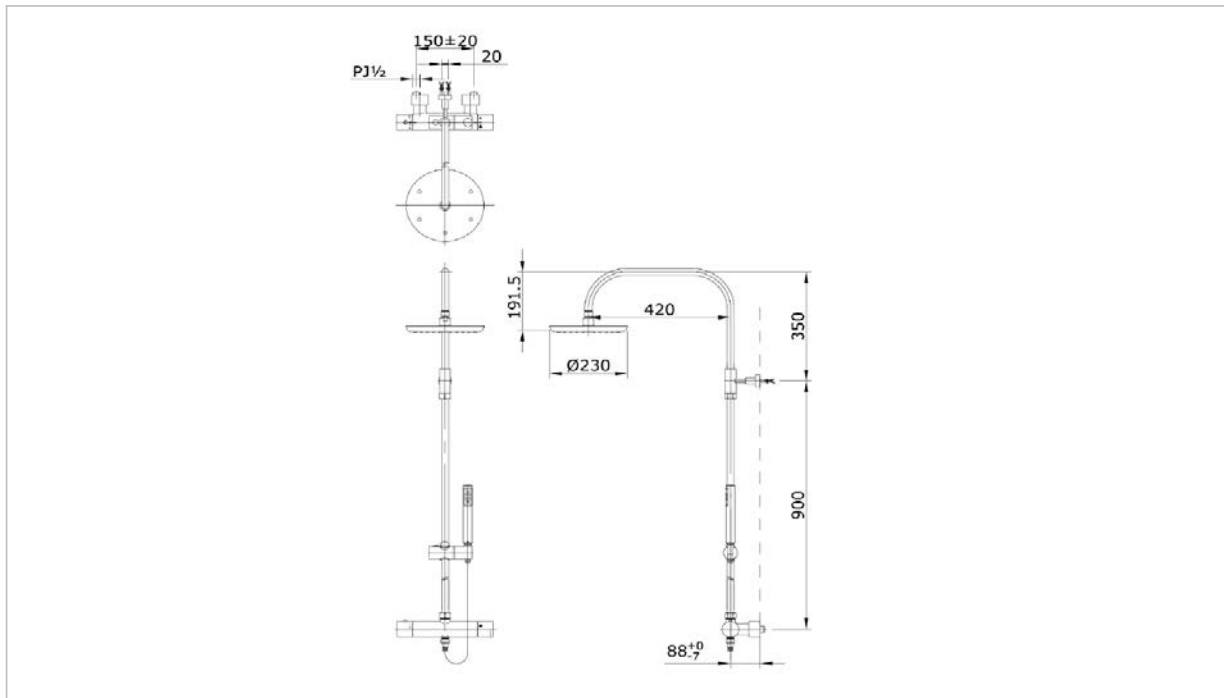

TOTO

FAUCET&SHOWER

TX454SESM

Shower Bar

Product Features

TX454SESM

Thermostat Combination Exposed Rain Shower and Hand Shower

Suggestion Fittings & Parts