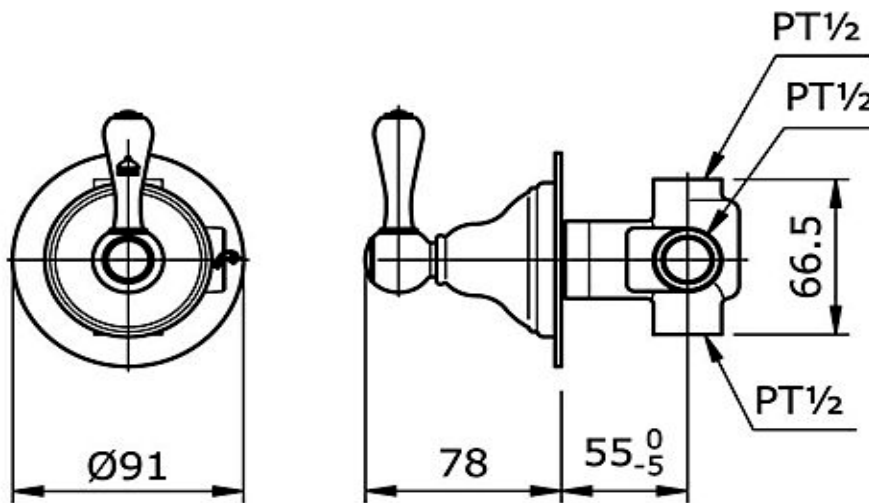

TOTO

FAUCET&SHOWER

TX453SCL

"Curio" Diverter

Product Features

Diverter (1 in 2 out)

Suggestion Fittings & Parts

Remark : We reserve the right to change some parts for suitability.