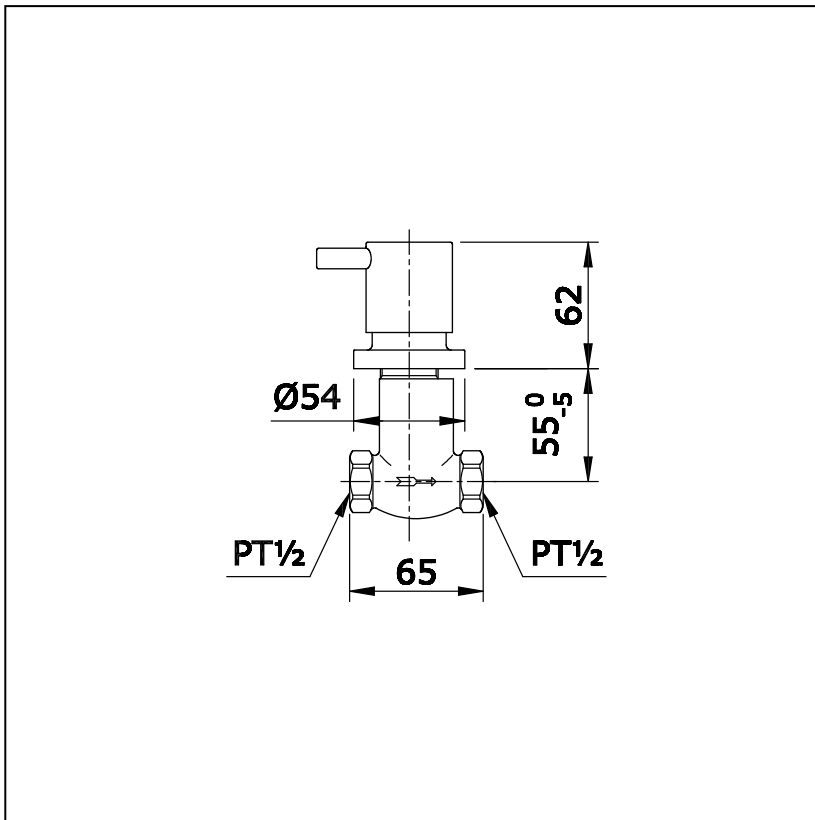

Item number: **TX452SES** **EGO II Series**

Features

Specifications

Finish : Nickel Chrome
 Material : Brass

Parts description

- TX452SES
 Stop Valve

Drawing:

Remarks: