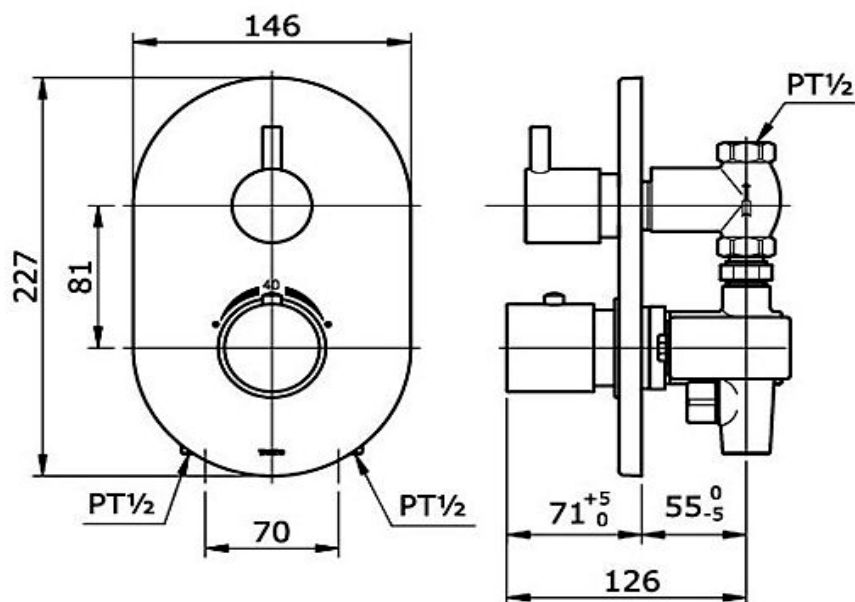

TOTO

FAUCET&SHOWER

TX451SESBR

"Ego II" Concealed Mixer for Fixed Shower

Product Features

Thermostat Bath or Shower Mixer
with Stop Valve

Suggestion Fittings & Parts

Remark : We reserve the right to change some parts for suitability.