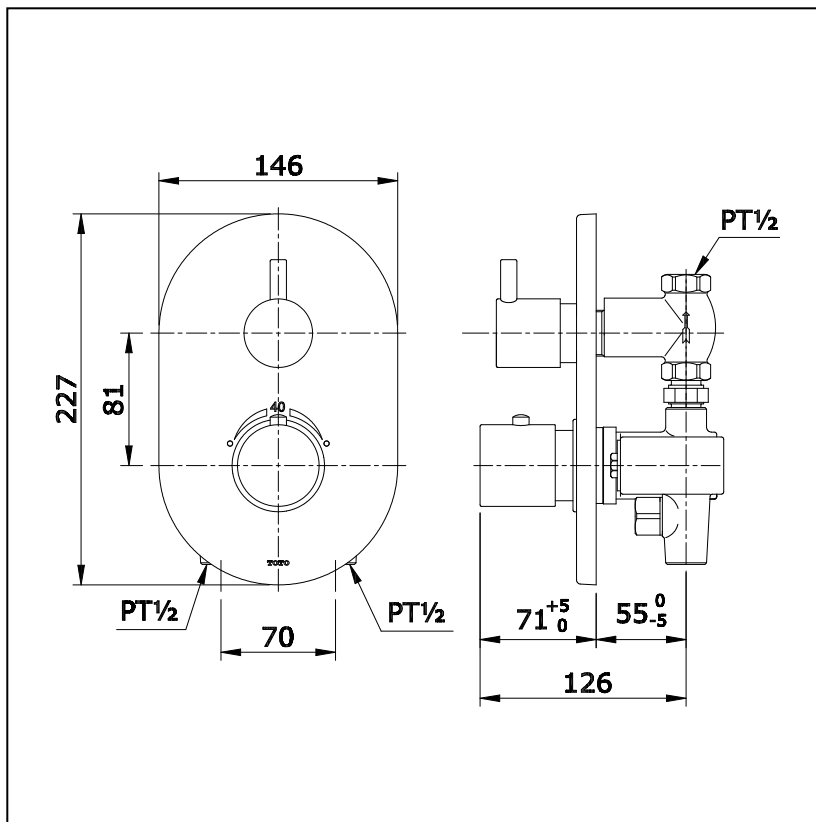

Drawing:

Remarks:

Please result TOTO sales representative for detail.