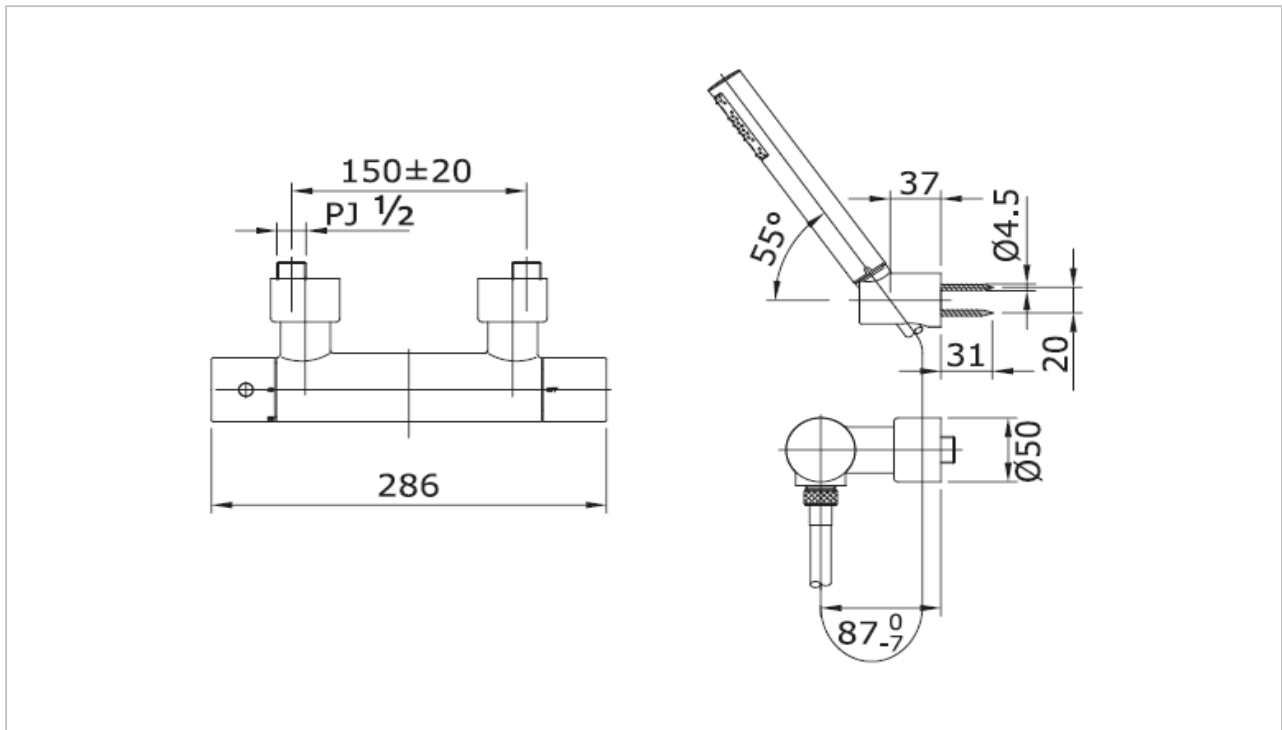

TOTO

FAUCET&SHOWER

TX450SEV2

"Ego II" Thermostat Exposed Hand Shower

Product Features

TX450SEV2 
Thermostat Exposed Hand Shower

Suggestion Fittings & Parts

Remark : We reserve the right to change some parts for suitability.