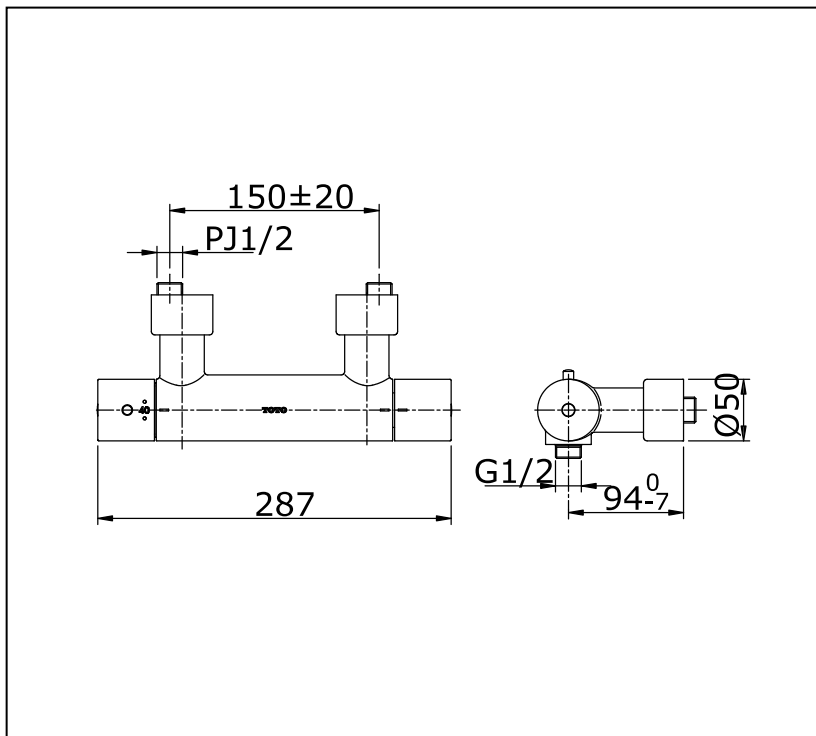

Item number: TX450SEV1 THERMOSTAT SHOWERS

Features

-
-

Specifications

Water Pressure : 0.15MPa - 0.75MPa
 Finish : Nickel Chrome
 Material : Brass
 Flow Rate : >6L/min @0.1MPa.
 Water usage

Parts description

- TX450SEV1

Thermostat Shower Mixer without
 Hand Shower Set

Drawing:

Remarks:

Please result TOTO sales representative
 for detail.