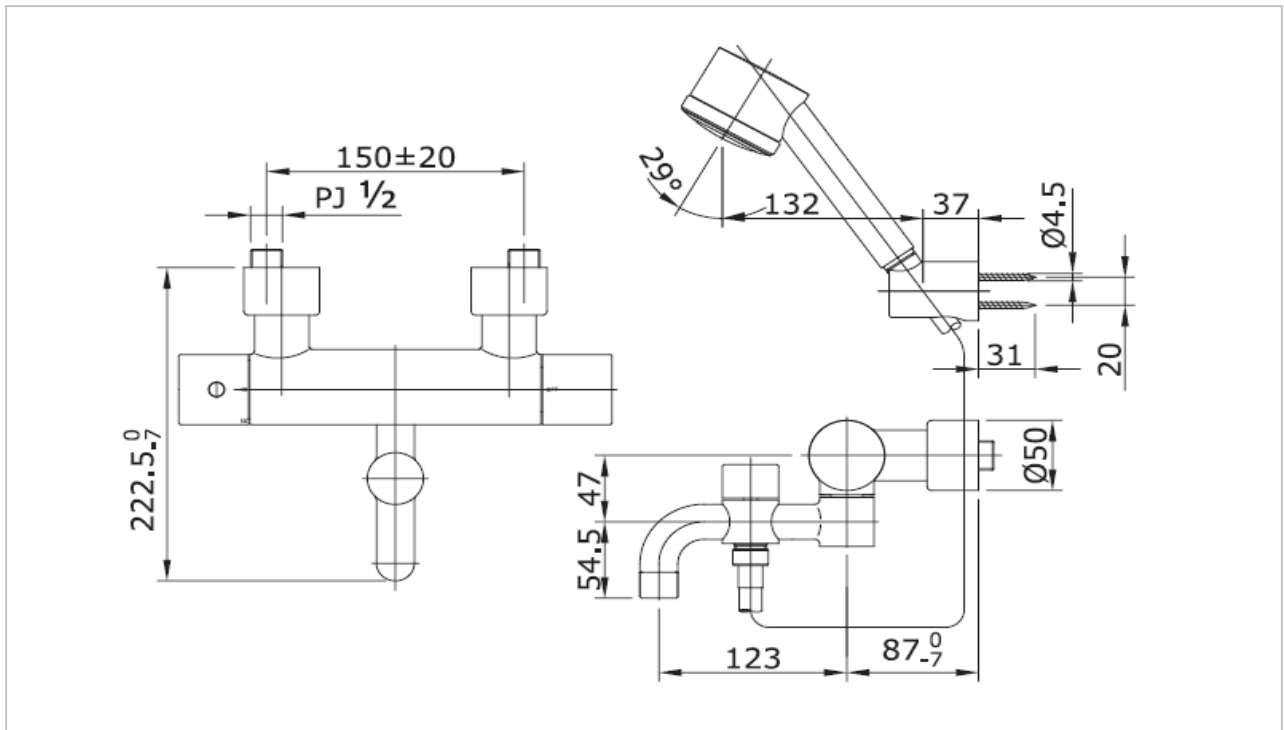

TOTO

FAUCET&SHOWER

TX449SEN

"Ego"Thermostat Bath and Hand Shower

Product Features

TX449SEN Thermostat by TOTO
Thermostat Bath and Hand Shower

Suggestion Fittings & Parts

Remark : We reserve the right to change some parts for suitability.

TOTO (THAILAND) CO.,LTD

Bangkok Office : 598 Q House Ploenjit Building., G floor., Ploenchit Rd., Lumpini, Pathumwan, Bangkok. 10330 Thailand
Tel : +(66)2-650-9925(AUTO) Fax : +(66)2-650-9923-4
www.toto.co.th