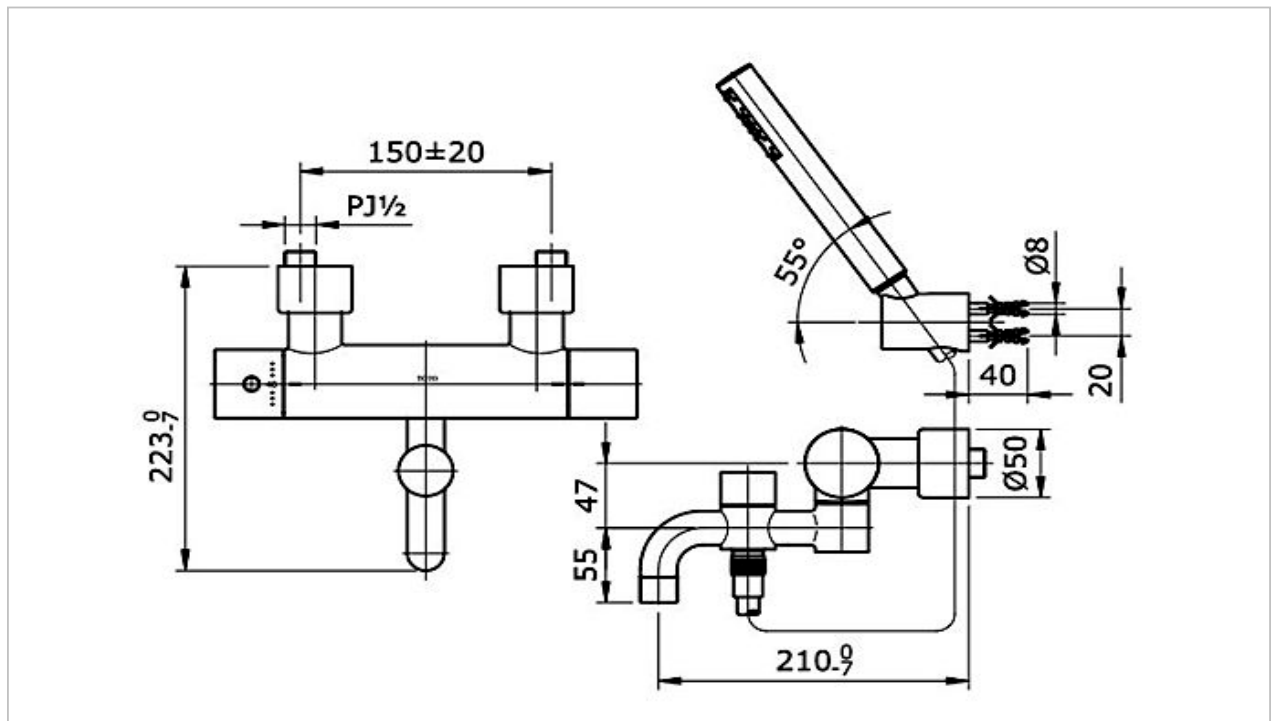

TOTO

FAUCET&SHOWER

TX449SEMV2BR

"Ego II" Thermostat Bath and Hand Shower

Product Features

Thermostat Bath and Shower Set

Suggestion Fittings & Parts

Remark : We reserve the right to change some parts for suitability.