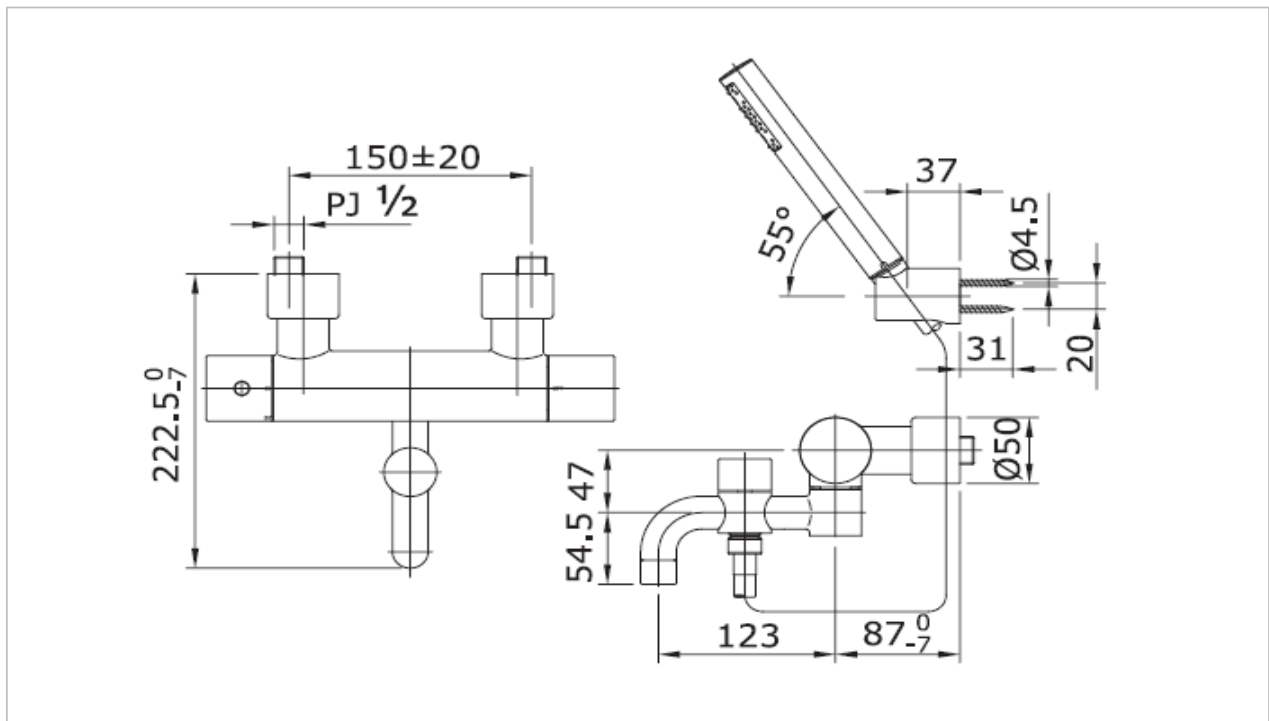

TOTO

FAUCET&SHOWER

TX449SEMV2

"Ego II" Thermostat Bath and Hand Shower

Product Features

TX449SEMV2

Thermostat Bath and Hand Shower

Suggestion Fittings & Parts