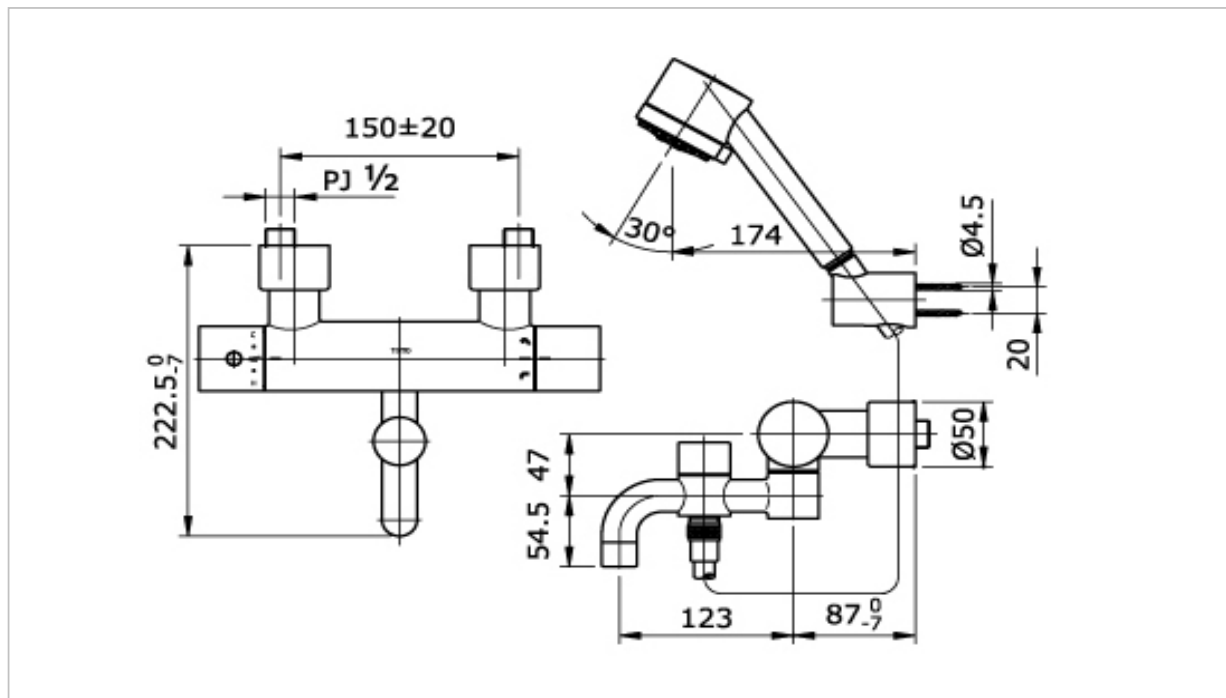

TOTO

FAUCET&SHOWER

TX449SEM

"Ego"Thermostat Bath and Hand Shower

Product Features

Thermostat Bath and Hand Shower

Suggestion Fittings & Parts

Remark : We reserve the right to change some parts for suitability.