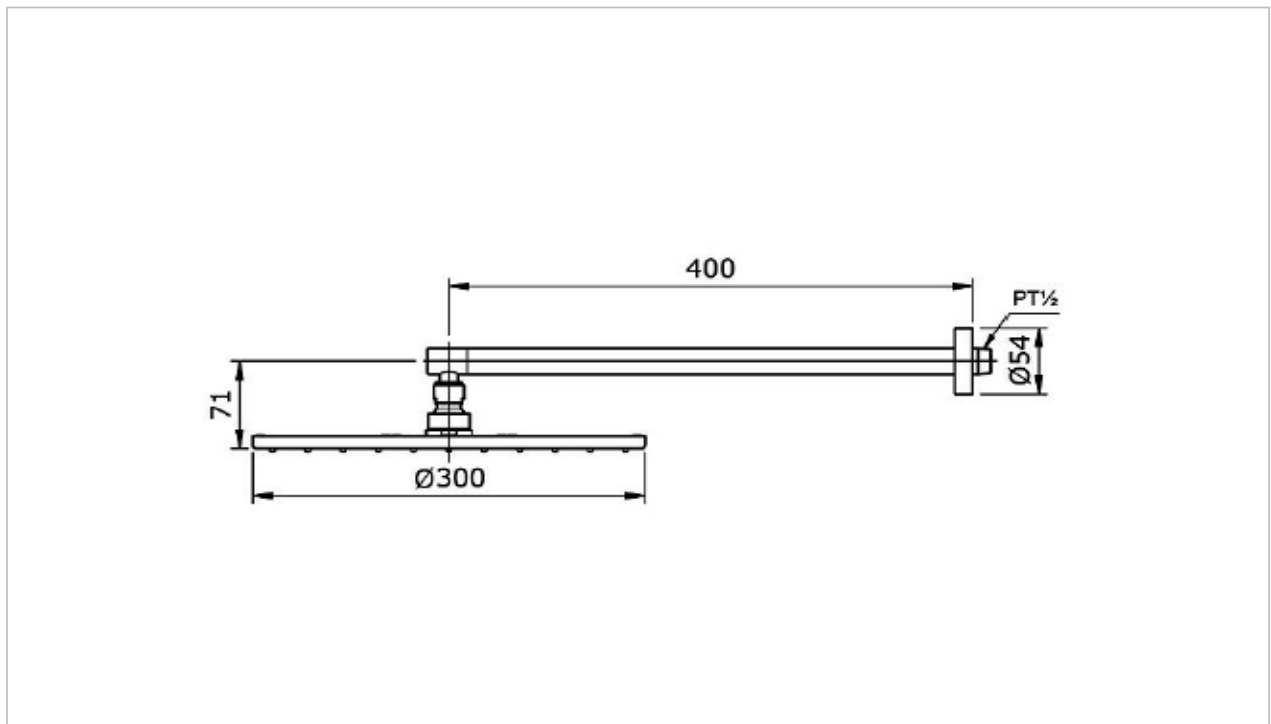

**TOTO**

**FAUCET&SHOWER**

**TX448SIN**

*Fixed Shower*

**Product Features**

Wall Type Fixed Shower  
L = 400 mm ( 300x300 mm)

**Suggestion Fittings & Parts**

Remark : We reserve the right to change some parts for suitability.