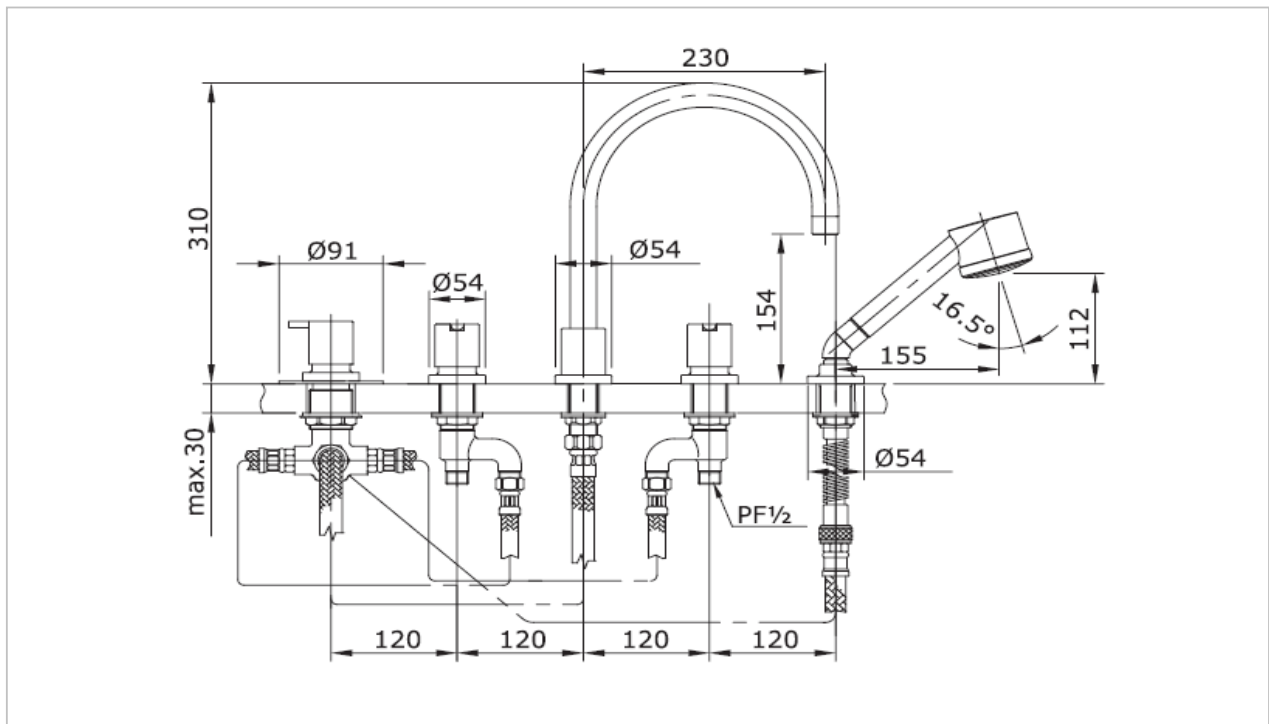

**TOTO**

**FAUCET&SHOWER**

**TX448SEZ**

*"Ego" Series*

Product Features

Bath Filler Mixer and Hand Shower

Suggestion Fittings & Parts

Remark : We reserve the right to change some parts for suitability.