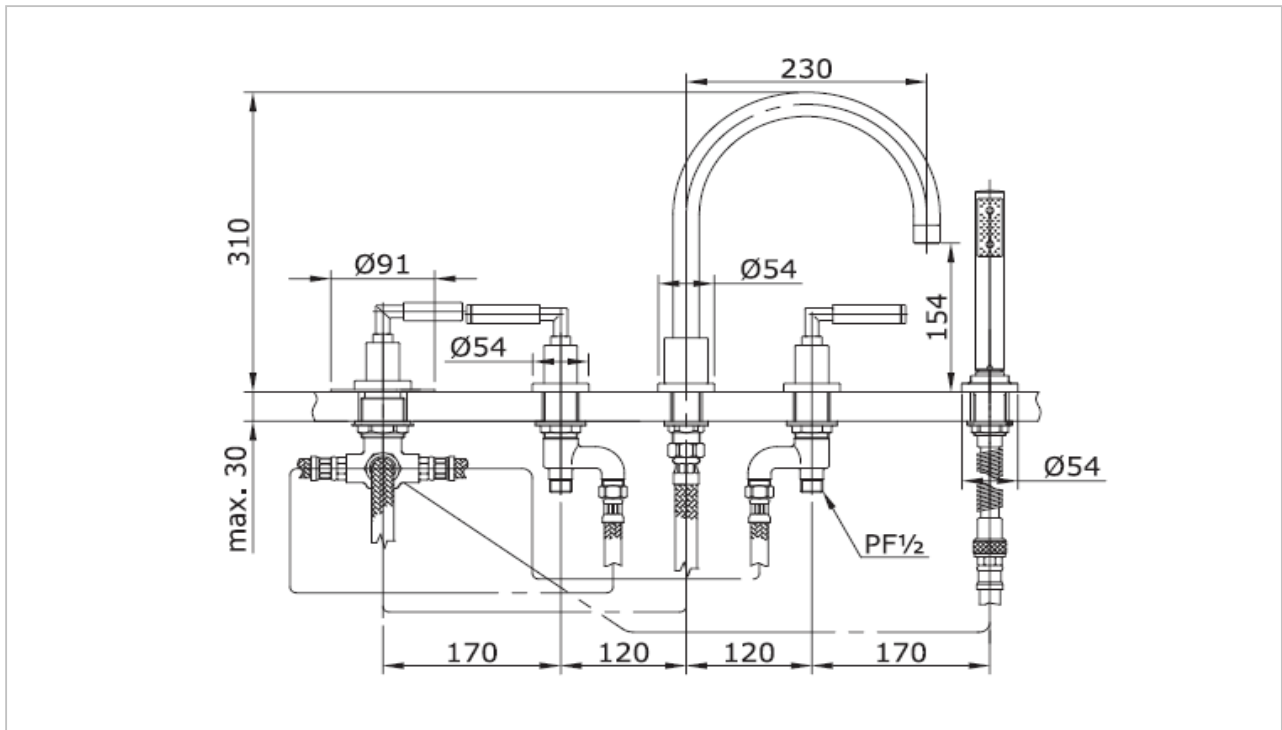

TOTO

FAUCET&SHOWER

TX448SEL

"Ego II (Lever Handle)" Bath Filler Mixer and Hand Shower

Product Features

Suggestion Fittings & Parts

Remark : We reserve the right to change some parts for suitability.

TOTO (THAILAND) CO.,LTD