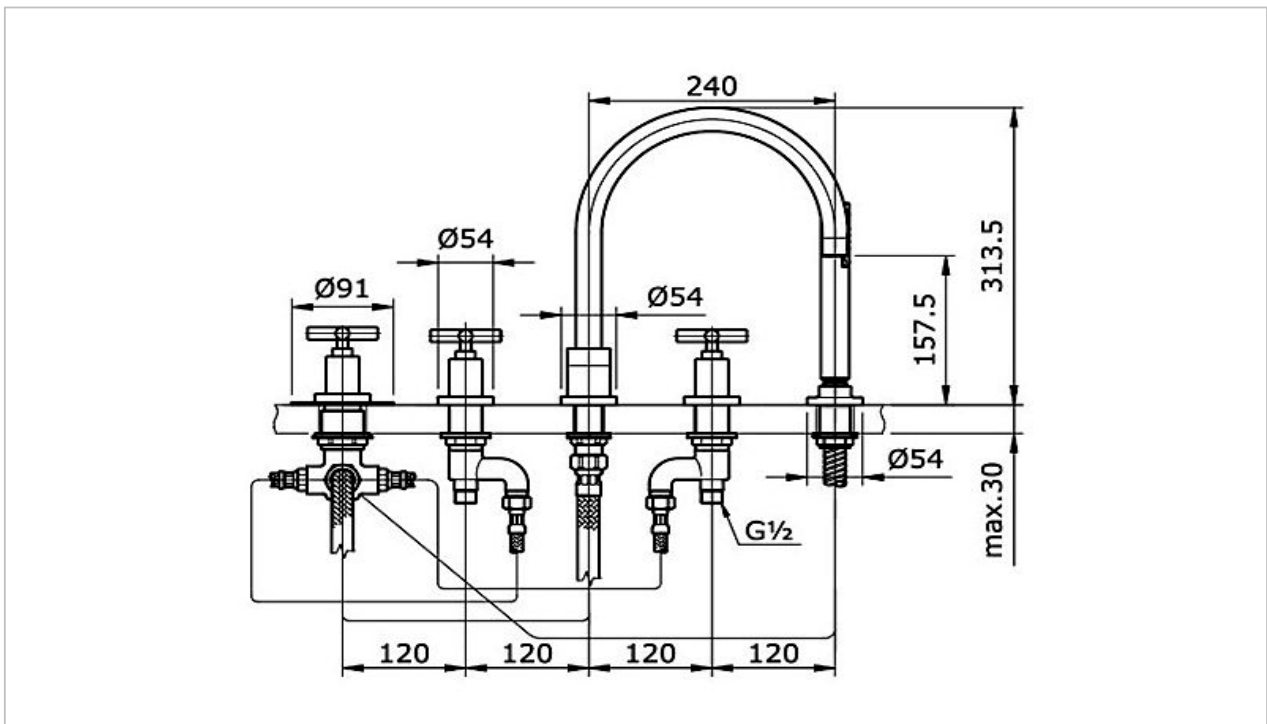

TOTO

FAUCET&SHOWER

TX448SECBR

"Ego II" Bath Filler

Product Features

5 Holes Bath & Shower Set

Suggestion Fittings & Parts

Remark : We reserve the right to change some parts for suitability.