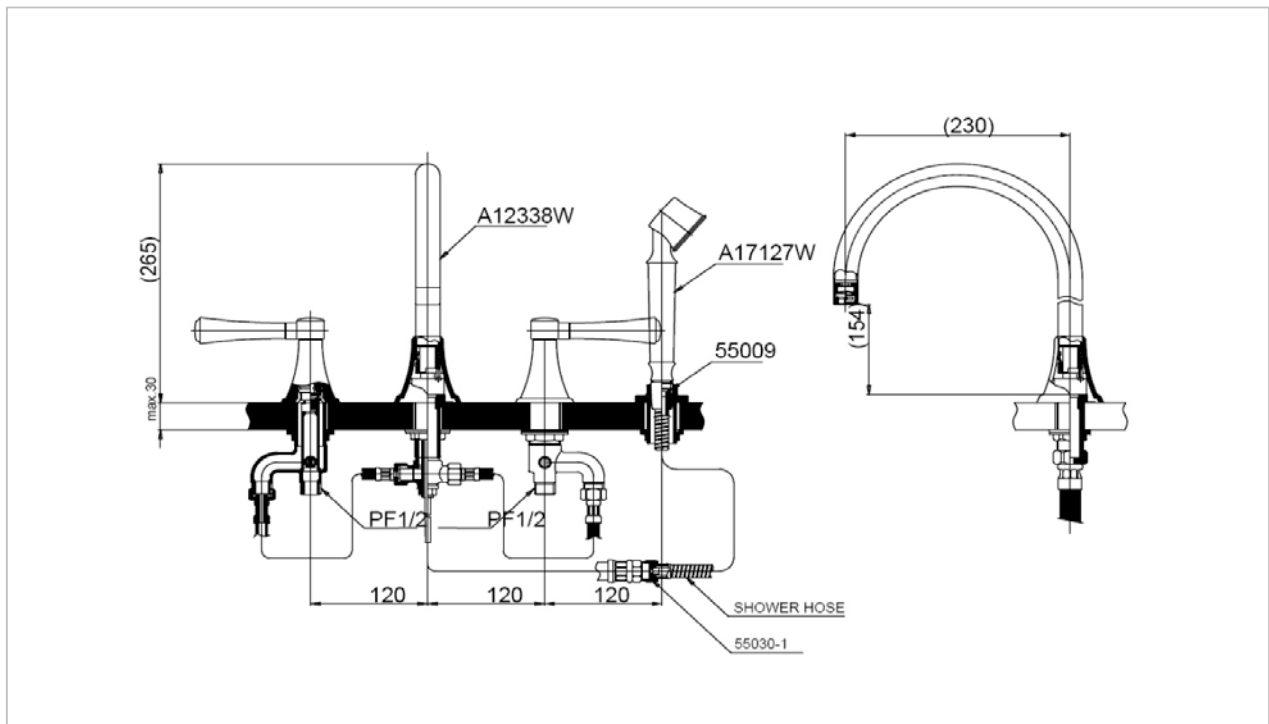

TOTO

FAUCET&SHOWER

TX447SGV1

"Gloria" Bath Filler Mixer and Hand Shower

Product Features

Suggestion Fittings & Parts

Remark : We reserve the right to change some parts for suitability.

TOTO (THAILAND) CO.,LTD