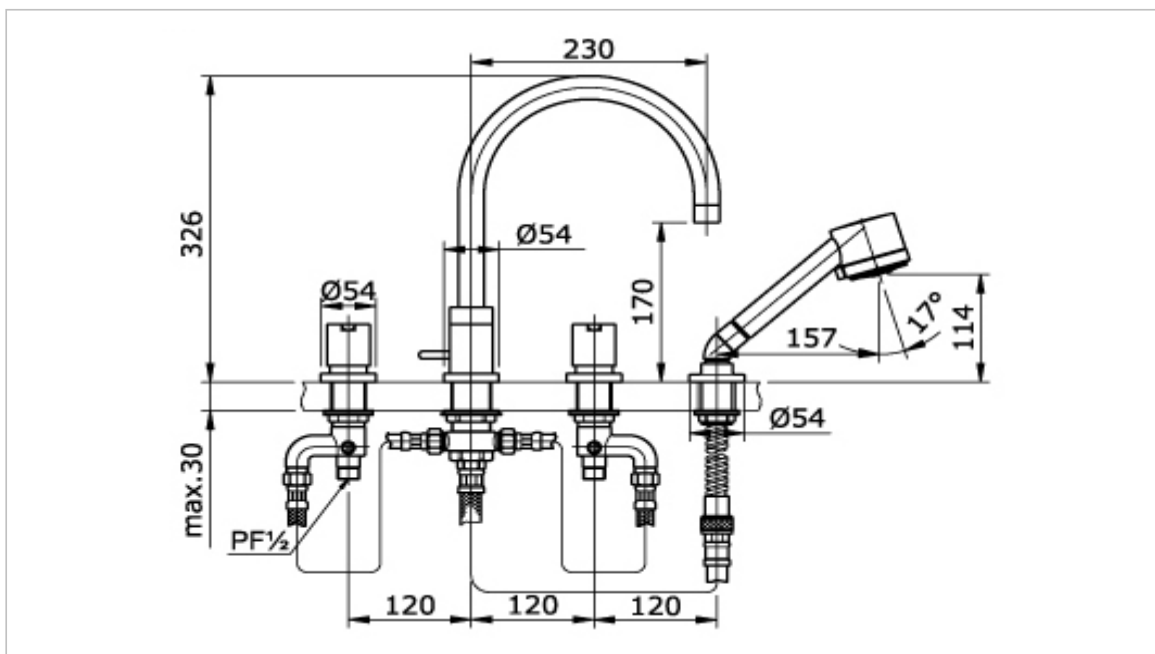

**TOTO**

**FAUCET&SHOWER**

**TX447SEZ**

*"Ego" Bath Filler*

Product Features

4 Holes Bath & Shower Set

Suggestion Fittings & Parts

Remark : We reserve the right to change some parts for suitability.