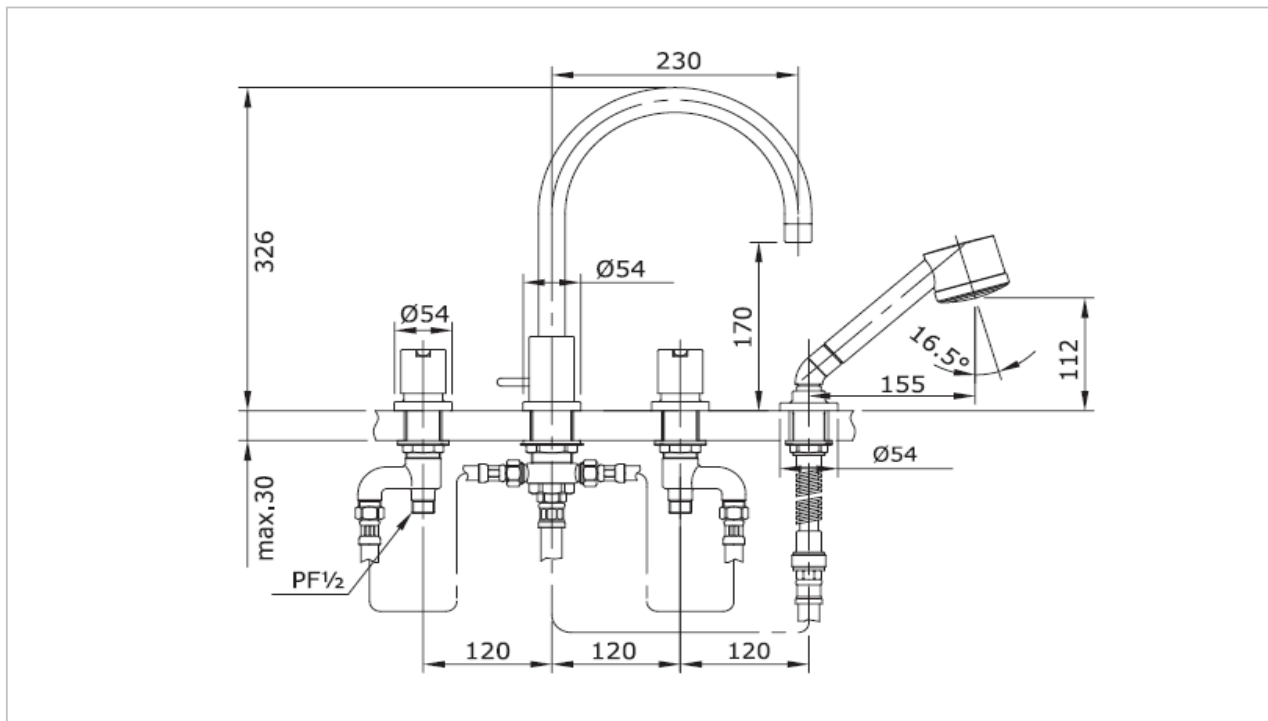

TOTO

FAUCET&SHOWER

TX447SEN

"Ego" Bath Filler Mixer and Hand Shower

Product Features

Suggestion Fittings & Parts

Remark : We reserve the right to change some parts for suitability.

TOTO (THAILAND) CO.,LTD

Bangkok Office : 598 Q House Ploenjit Building., G floor., Ploenchit Rd.,Lumpini, Pathumwan, Bangkok. 10330 Thailand

Tel : +(66)2-650-9925(AUTO) Fax : +(66)2-650-9923-4

www.toto.co.th