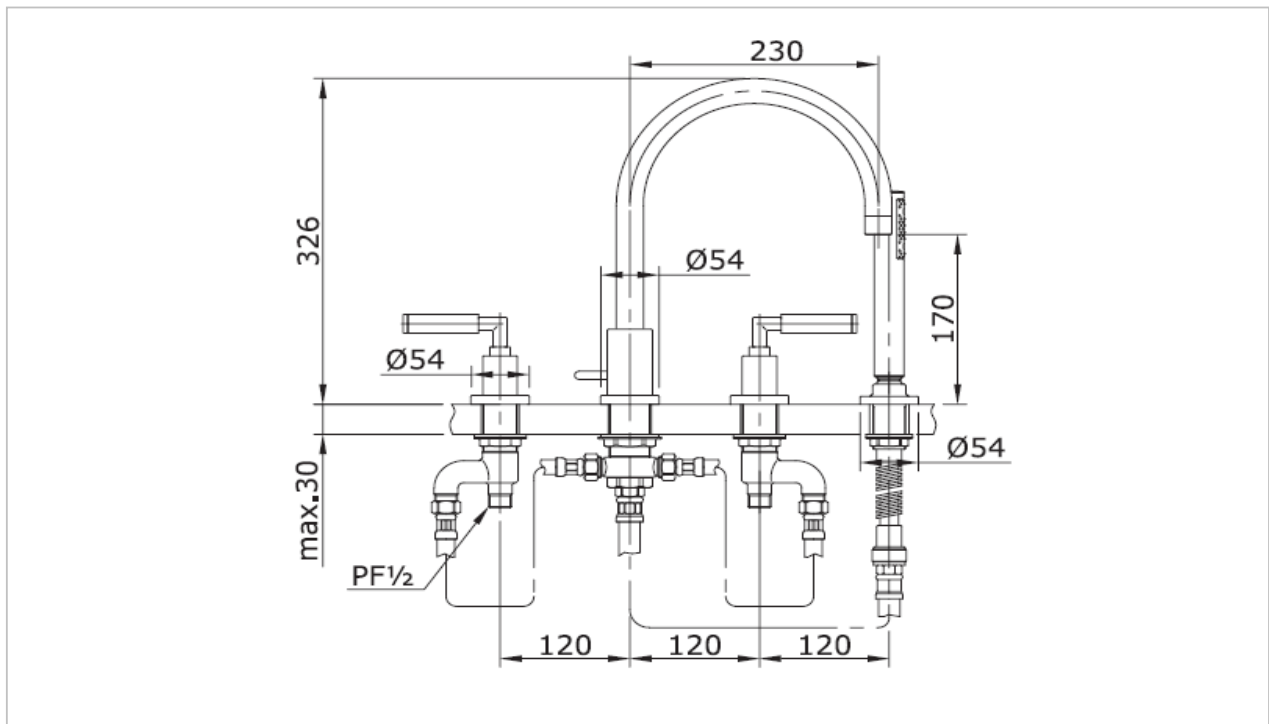

TOTO

FAUCET&SHOWER

TX447SEL

"Ego II (Lever Handle)" Bath Filler Mixer and Hand Shower

Product Features

Suggestion Fittings & Parts

Remark : We reserve the right to change some parts for suitability.

TOTO (THAILAND) CO.,LTD