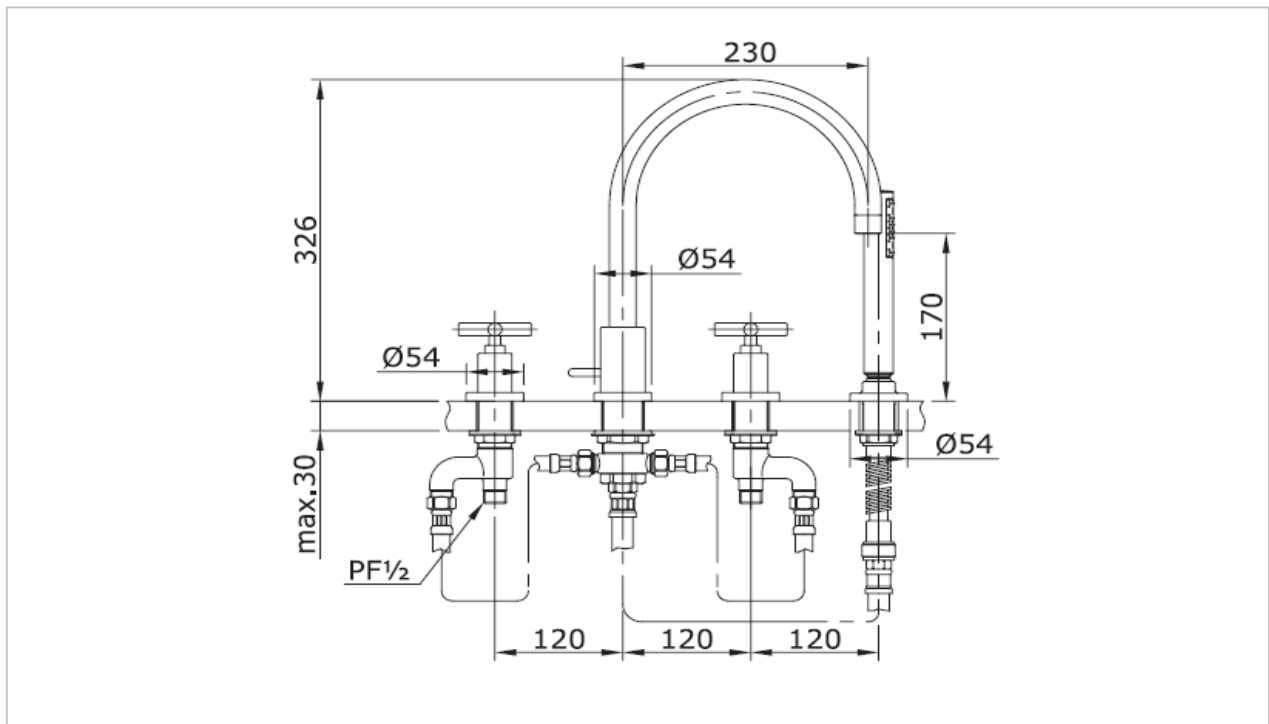

TOTO

FAUCET&SHOWER

TX447SEC

"Ego II (Cross Handle)" Bath Filler Mixer and Hand Shower

Product Features

Suggestion Fittings & Parts

Remark : We reserve the right to change some parts for suitability.

TOTO (THAILAND) CO.,LTD