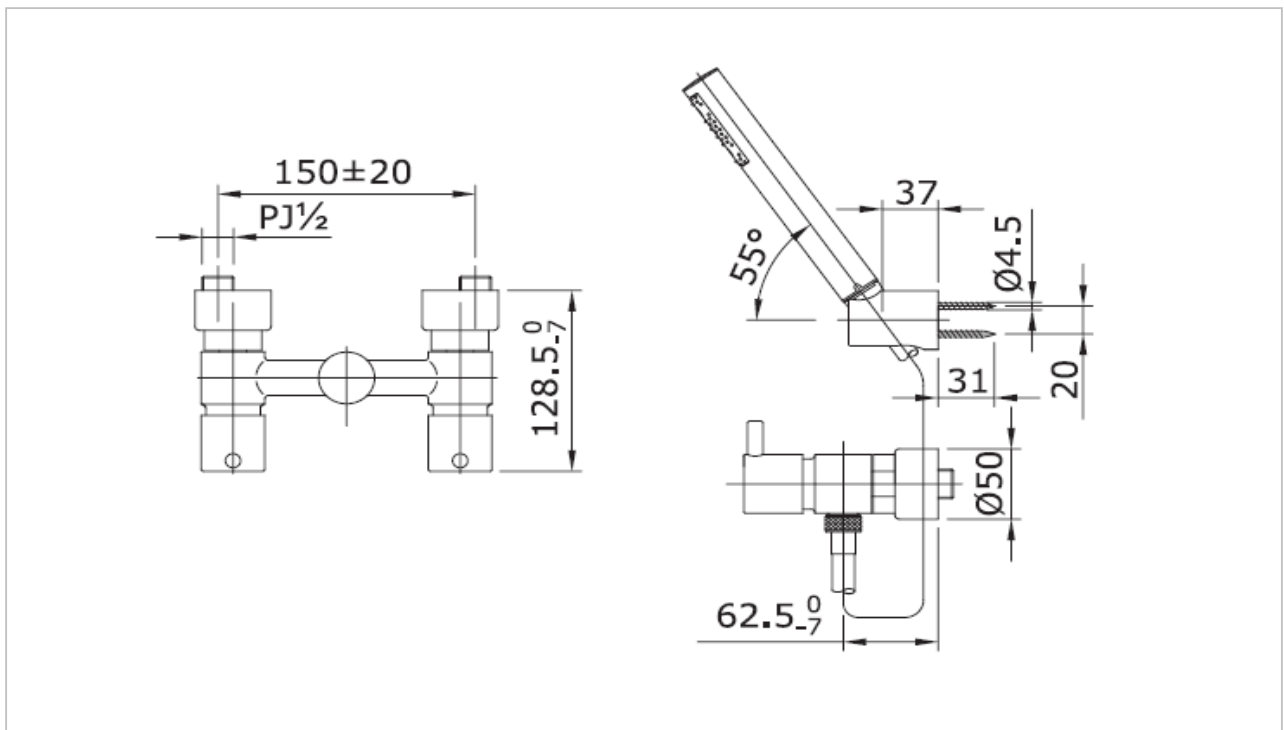

TOTO

FAUCET&SHOWER

TX446SES

"Ego II" Combination Bath and Hand Shower

Product Features

Combination Bath and Hand Shower

Suggestion Fittings & Parts

Remark : We reserve the right to change some parts for suitability.