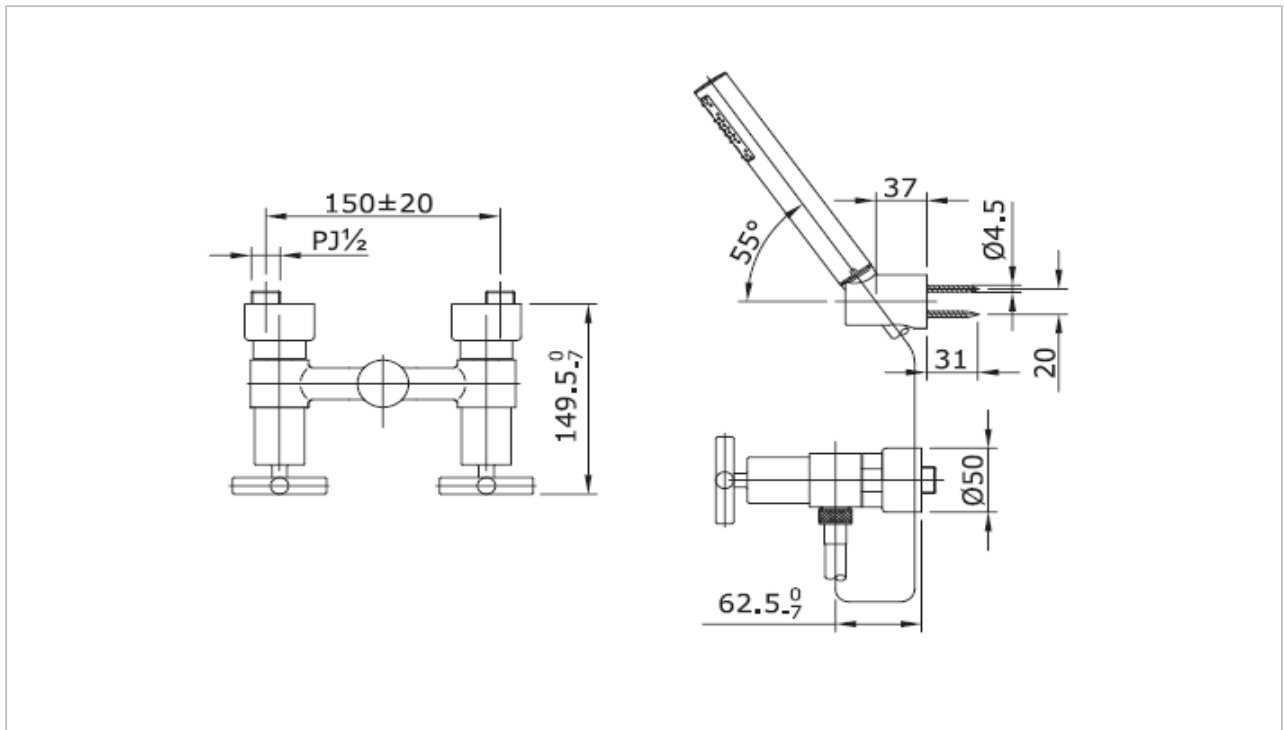

TOTO

FAUCET&SHOWER

TX446SEC

"Ego II (Cross Handle)" Combination Exposed Hand Shower

Product Features

Suggestion Fittings & Parts

Remark : We reserve the right to change some parts for suitability.

TOTO (THAILAND) CO.,LTD