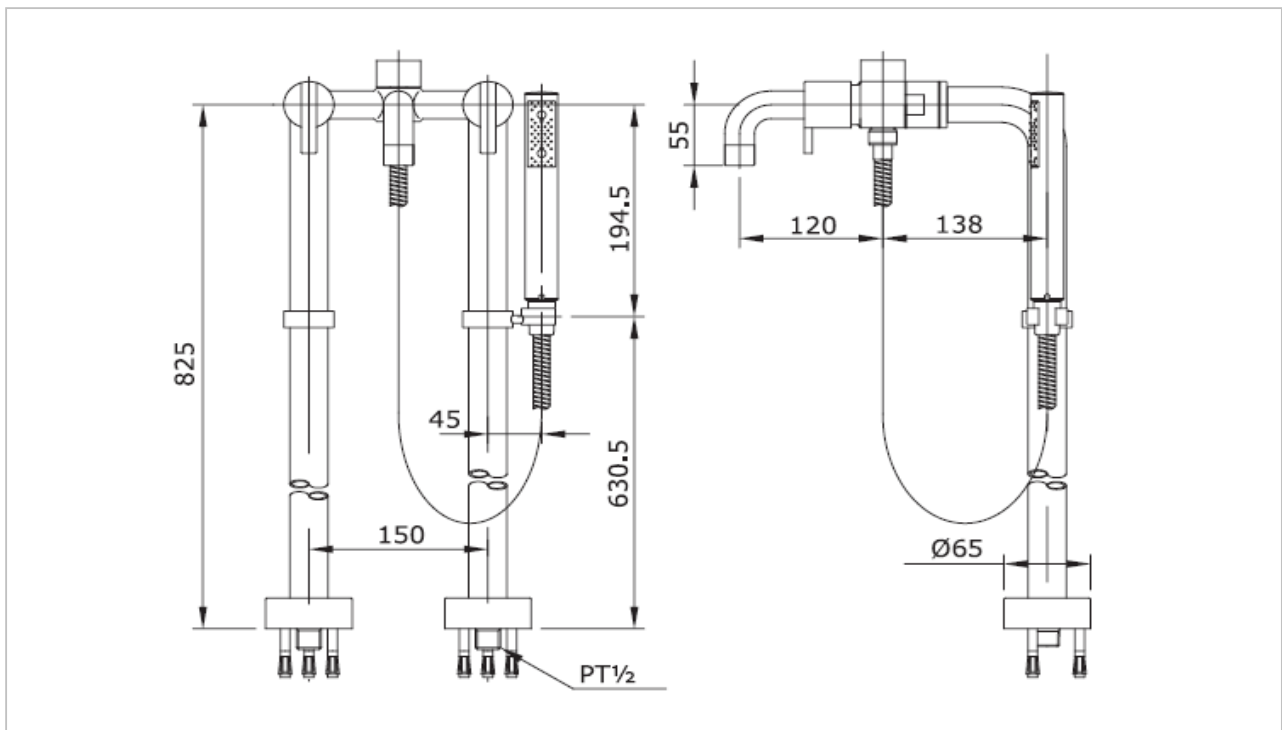

TOTO

FAUCET&SHOWER

TX445SEV3

"Ego" Floor Standing Bath and Hand Shower

Product Features

Suggestion Fittings & Parts

Remark : We reserve the right to change some parts for suitability.

TOTO (THAILAND) CO.,LTD