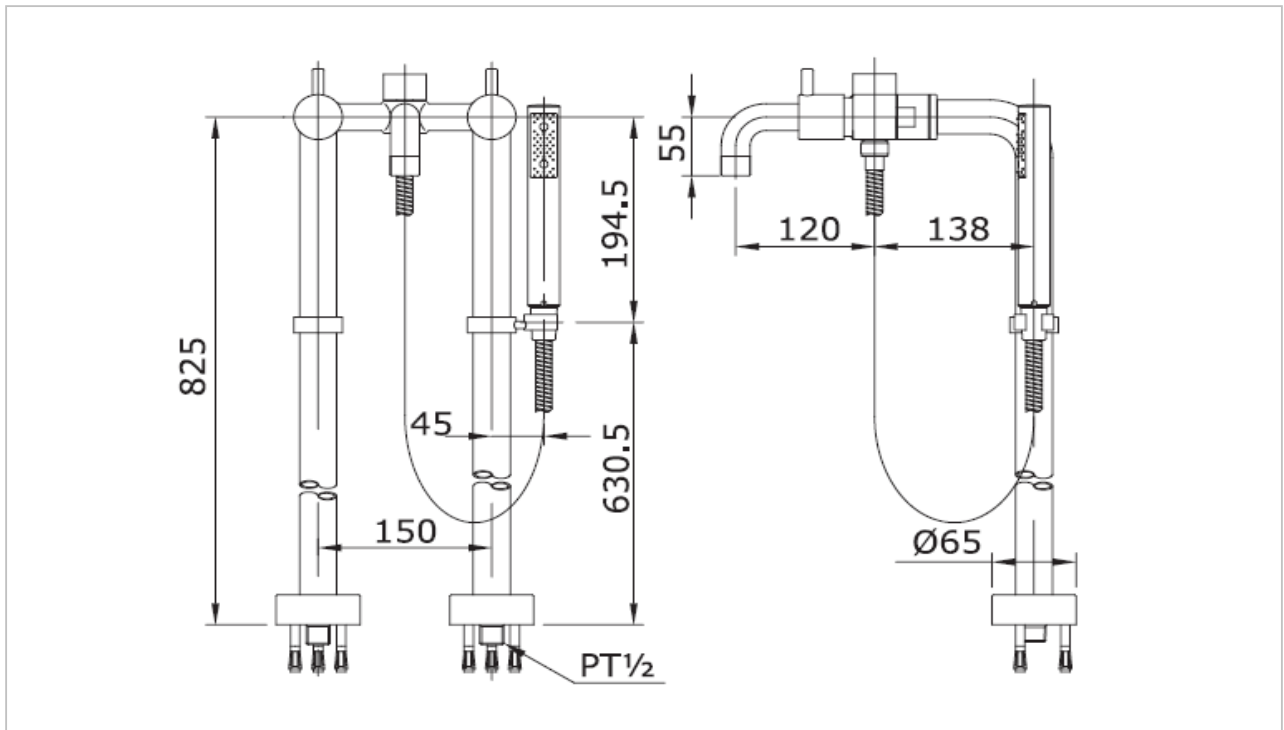

**TOTO**

**FAUCET&SHOWER**

**TX445SESV3**

*"Ego II" Floor Standing Bath and Hand Shower*

Product Features

Suggestion Fittings & Parts

Remark : We reserve the right to change some parts for suitability.

TOTO (THAILAND) CO.,LTD