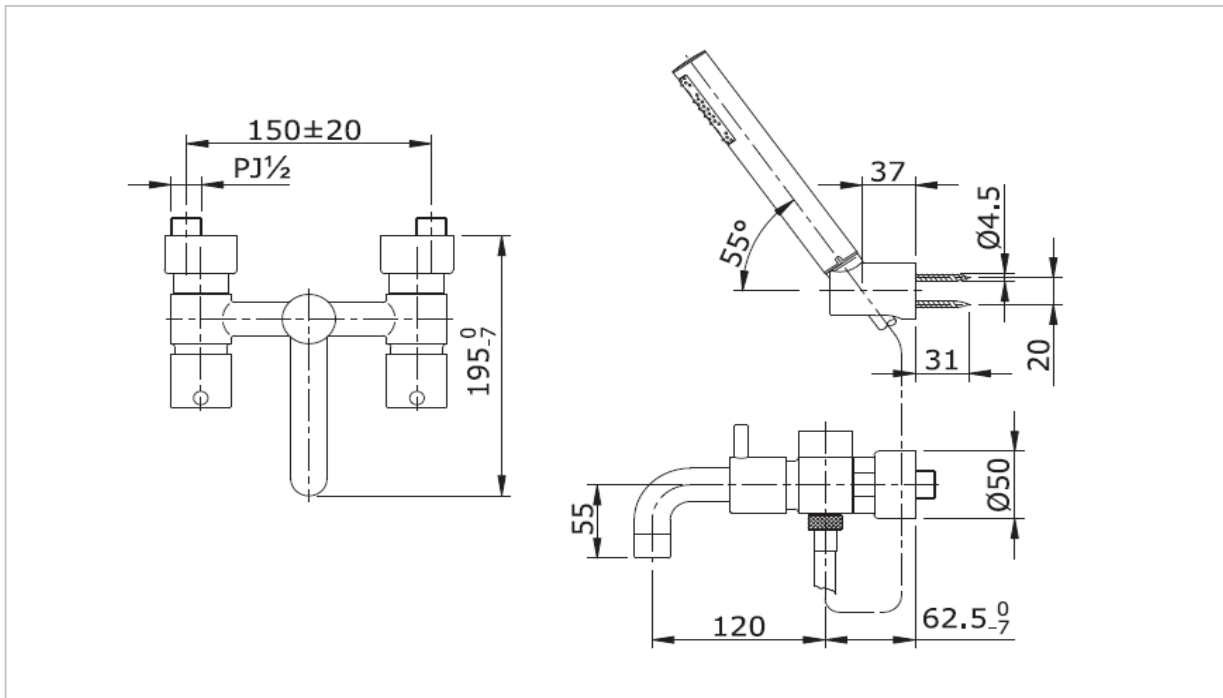

TOTO

FAUCET&SHOWER

TX445SESM

"Ego II" Series

Product Features

Combination Bath and Hand Shower

Suggestion Fittings & Parts

Remark : We reserve the right to change some parts for suitability.