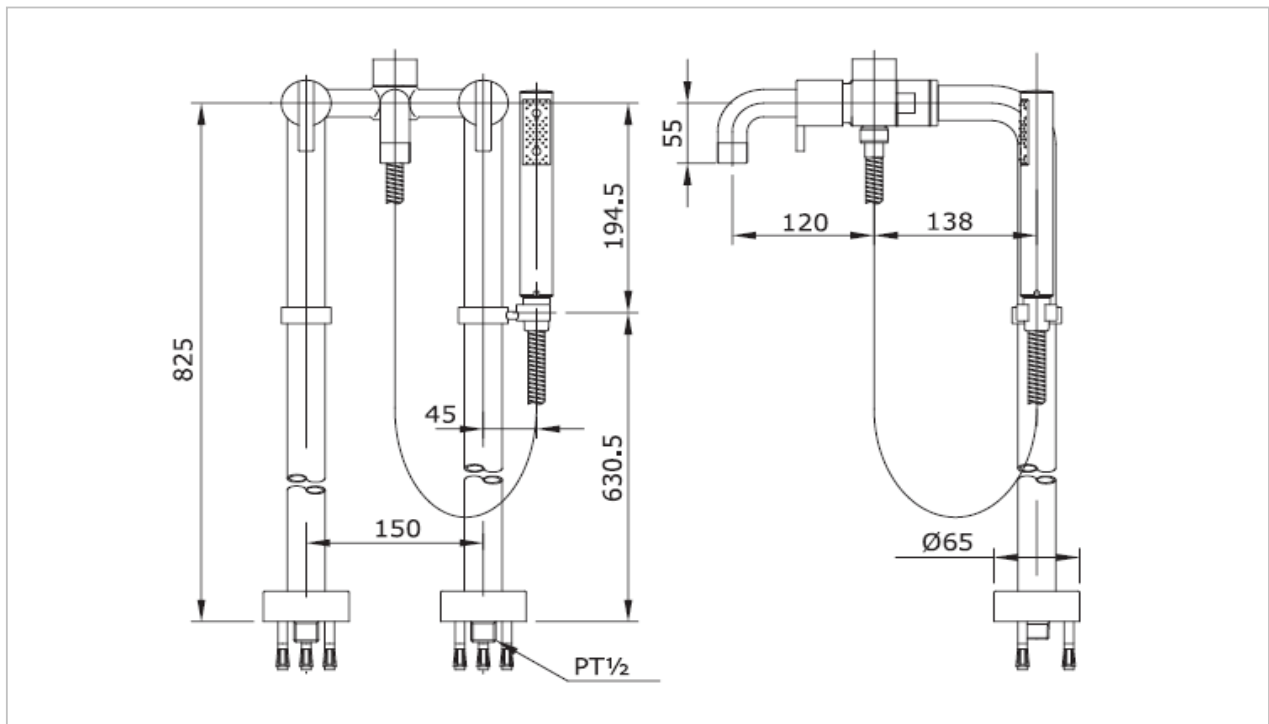

**TOTO**

**FAUCET&SHOWER**

**TX445SEMV3**

*"Ego" Series*

Product Features

Floor Standing Bath and Hand Shower

Suggestion Fittings & Parts

Remark : We reserve the right to change some parts for suitability.