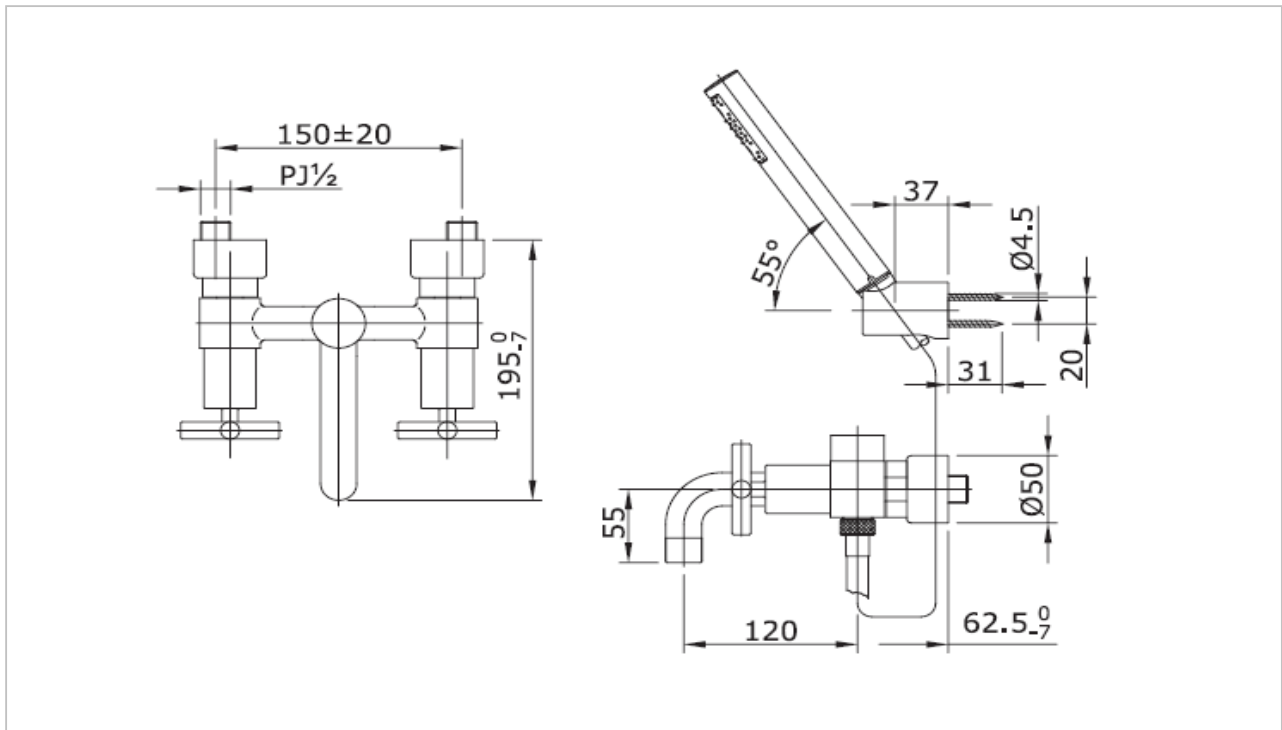

**TOTO**

**FAUCET&SHOWER**

**TX445SEM**

"Ego II (Cross Handle)" Series

Product Features

Combination Bath and Hand Shower

Suggestion Fittings & Parts

Remark : We reserve the right to change some parts for suitability.