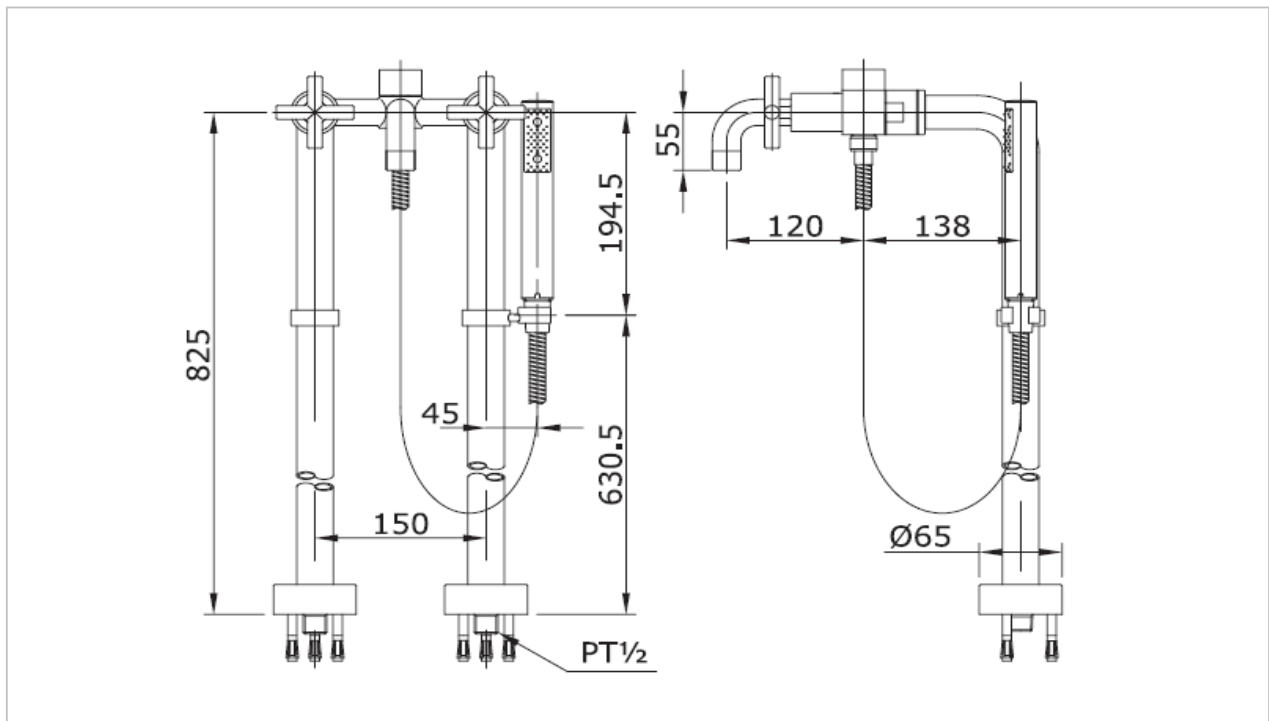

**TOTO**

**FAUCET&SHOWER**

**TX445SECV3**

"Ego II (Cross Handle)" Floor Standing Bath and Hand Shower

Product Features

Suggestion Fittings & Parts

Remark : We reserve the right to change some parts for suitability.