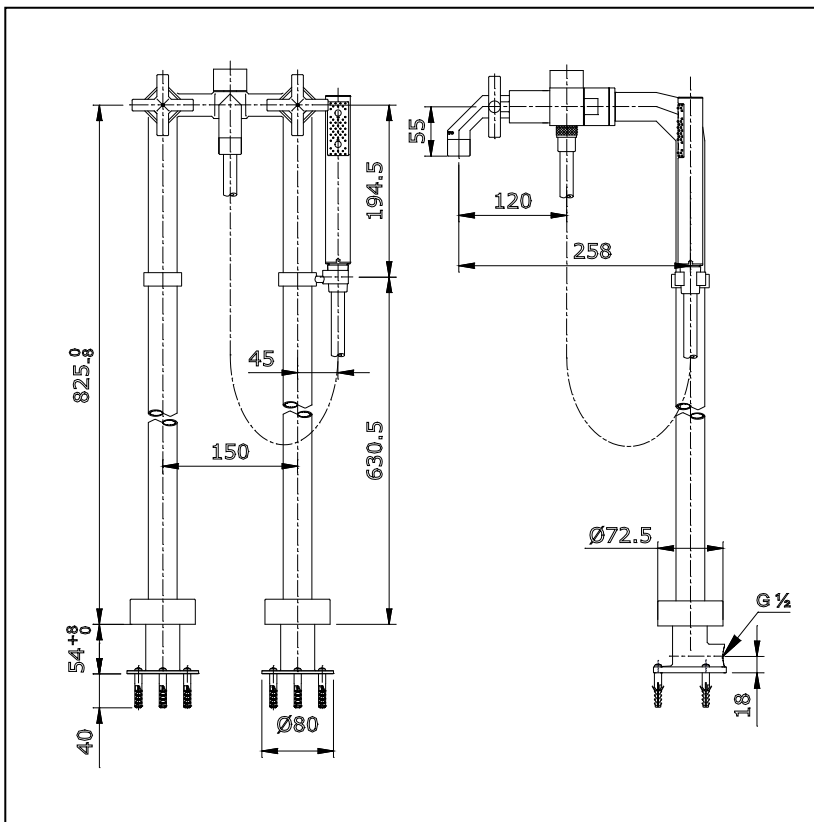

Drawing:

Remarks:

Please consult TOTO sales representative for detail.