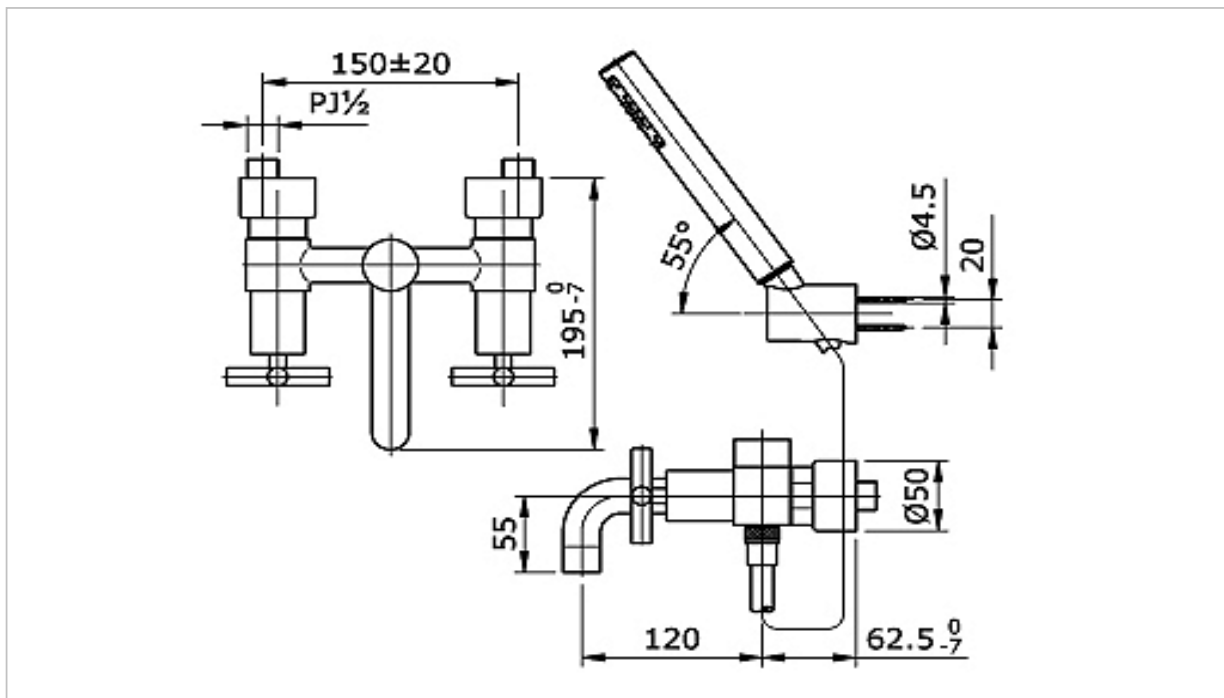

TOTO

FAUCET&SHOWER

TX445SECM

"Ego II" Shower Set

Product Features

Combination Bath & Shower Set

Suggestion Fittings & Parts

Remark : We reserve the right to change some parts for suitability.