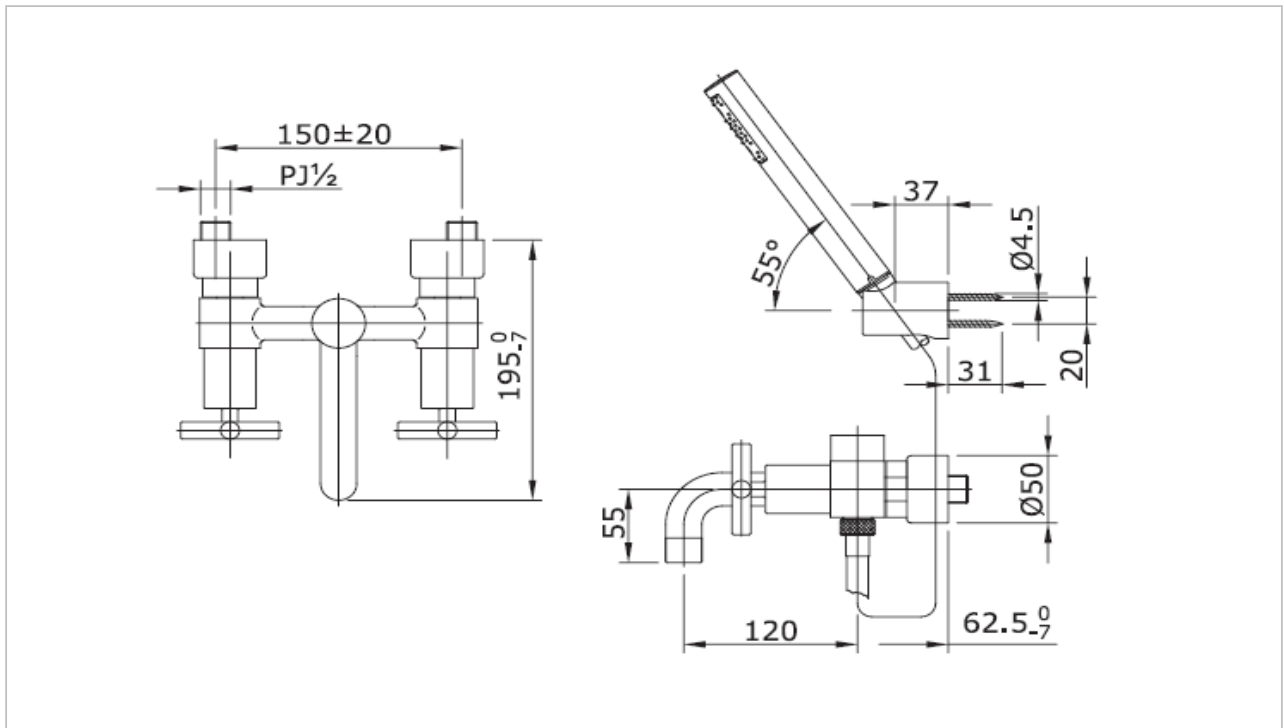

TOTO

FAUCET&SHOWER

TX445SEC

"Ego II (Cross Handle)" Combination Bath and Hand Shower

Product Features

Suggestion Fittings & Parts

Remark : We reserve the right to change some parts for suitability.

TOTO (THAILAND) CO.,LTD