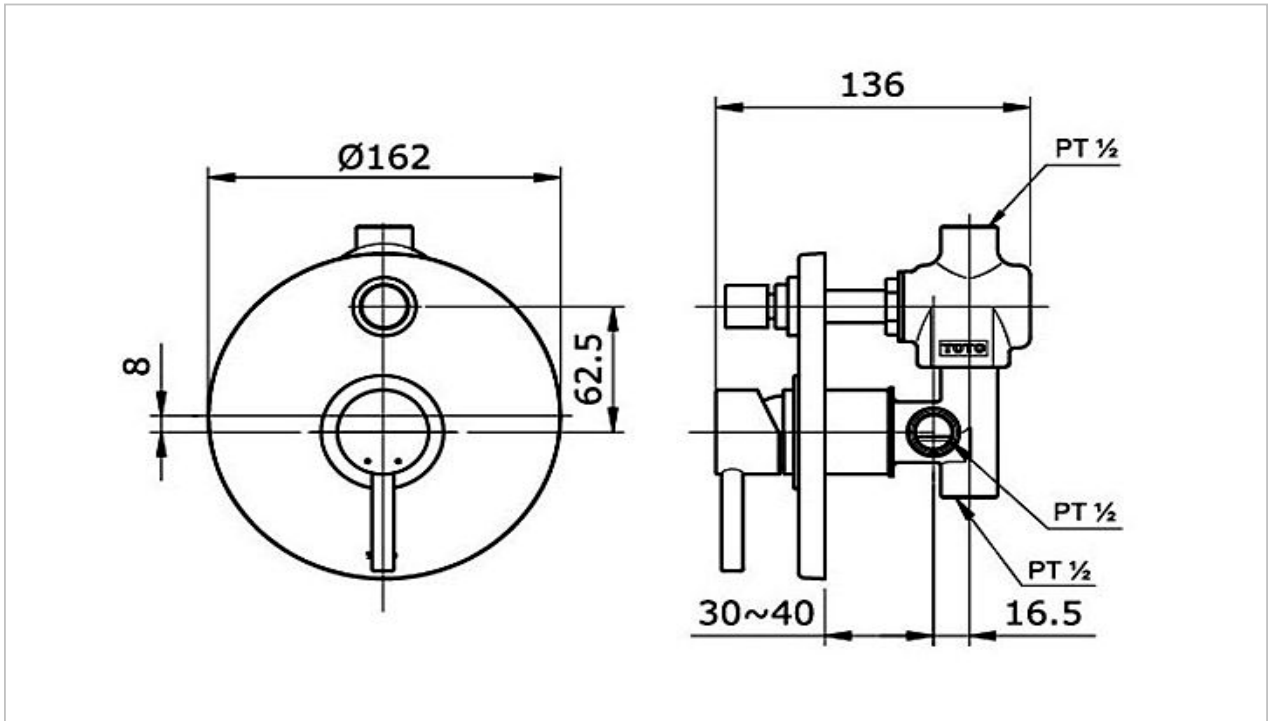

TOTO

FAUCET&SHOWER

TX442SESBR

"Ego II" Concealed Mixer for Fixed Shower

Product Features

Single Lever Bath & Shower Mixer
with Diverter

Suggestion Fittings & Parts

Remark : We reserve the right to change some parts for suitability.