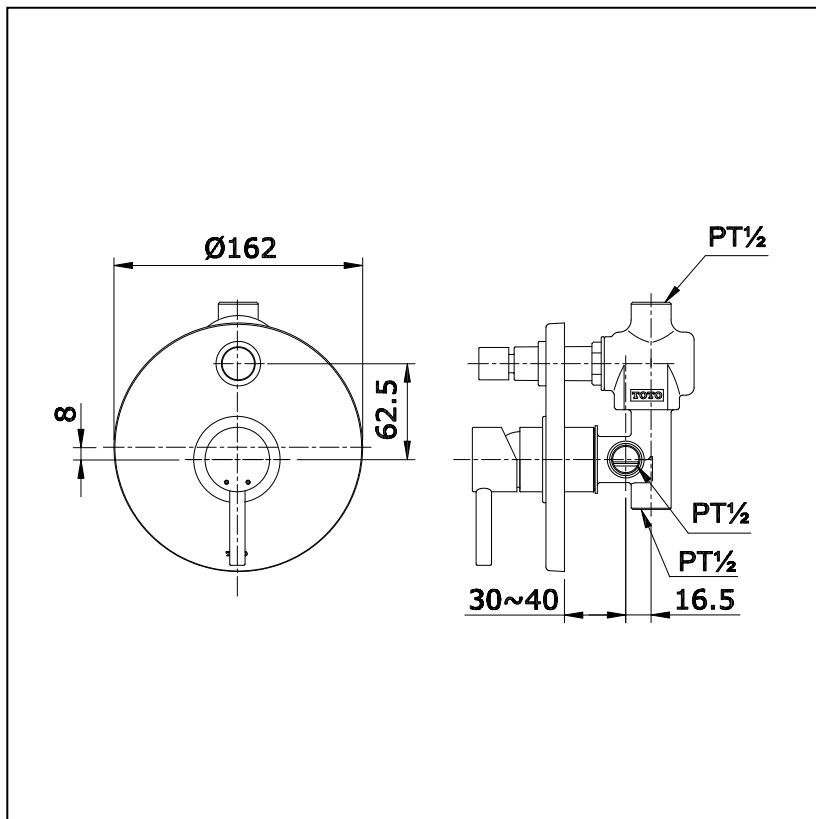

Drawing:

Remarks:

Please consult TOTO sales representative for detail.