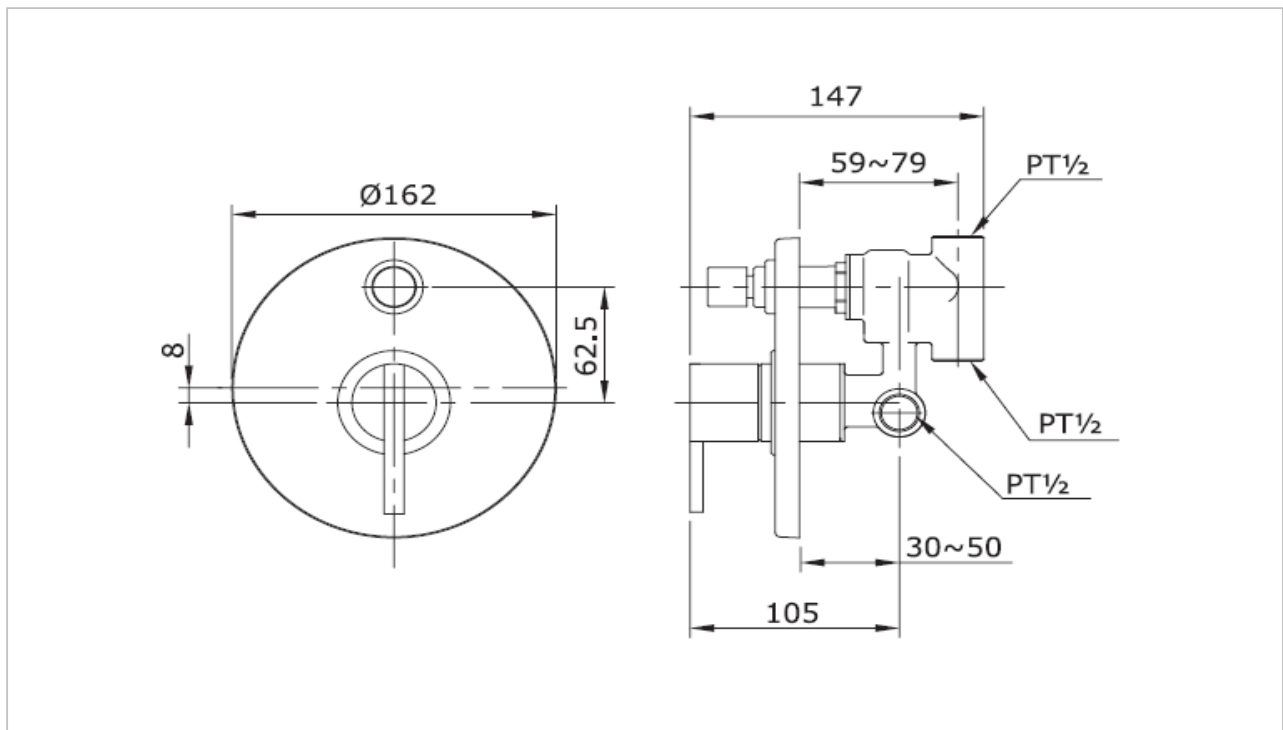

TOTO

FAUCET&SHOWER

TX442SE

"Ego" Concealed Mixer for Fixed Shower

Product Features

Concealed Single Lever Mixer with Diverter for Fixed Shower

Suggestion Fittings & Parts

Remark : We reserve the right to change some parts for suitability.