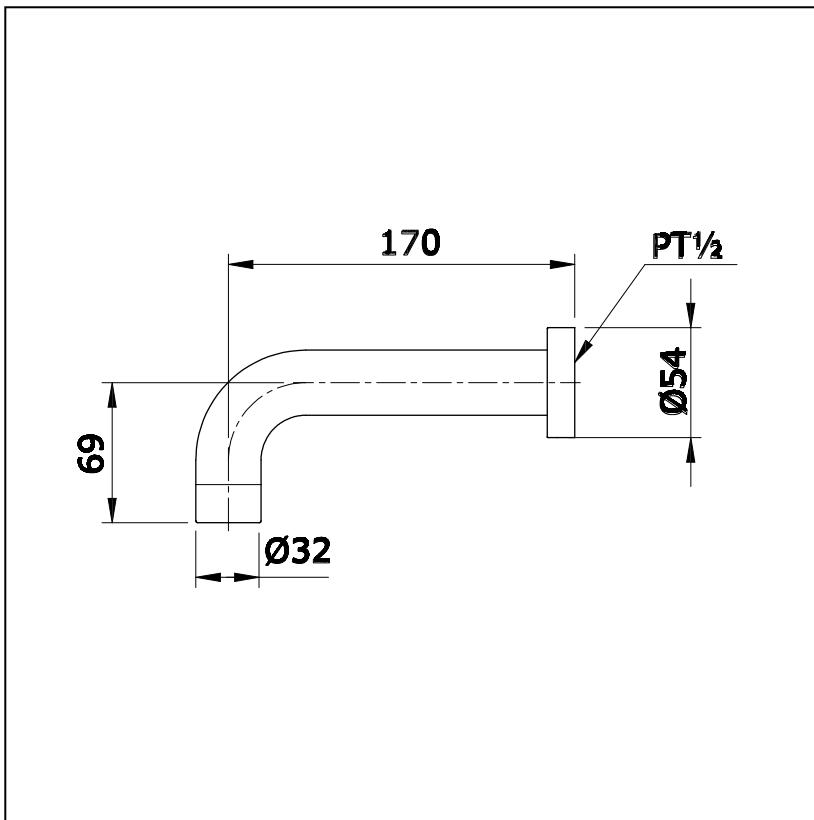

Item number: **TX441SE** **EGO II Series**

Features

-
-
-

Specifications

Water Pressure : 0.05MPa - 0.75MPa
 Finish : Nickel Chrome
 Material : Brass
 Flow Rate/ : >9L/min @0.1MPa.
 Water usage

Parts description

- **TX441SE**
 Bath Spout

Drawing:

Remarks:

Please result TOTO sales representative for detail.