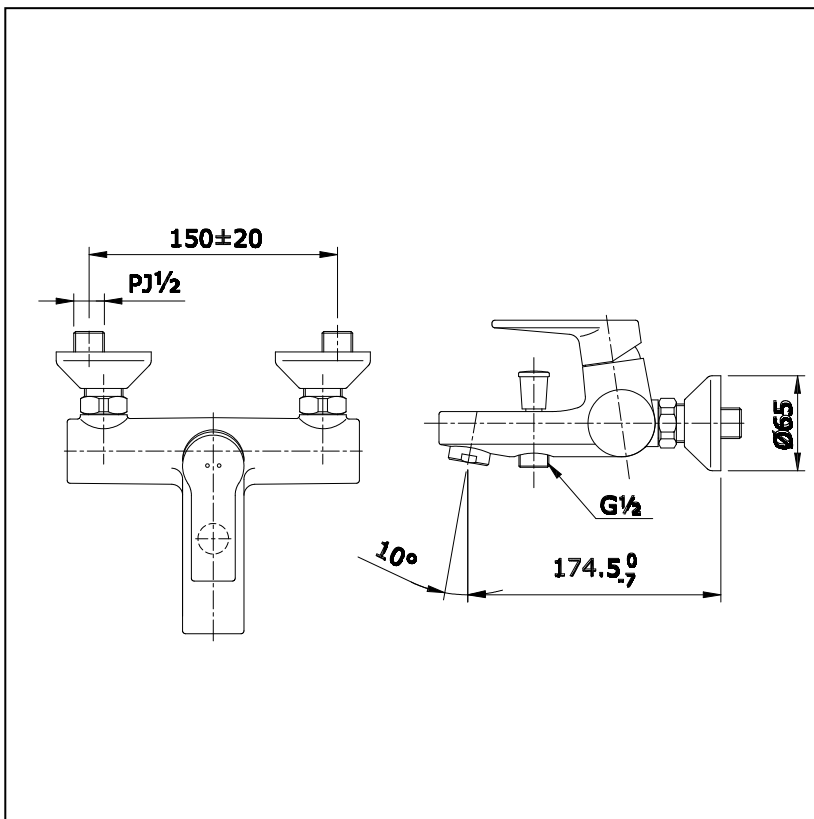

## Specifications

Water Pressure : 0.05MPa -0.75MPa  
 Hole : 2 Holes  
 Finish : Nickel Chrome  
 Material : Brass

## Parts description

- **TX432SJV1**

Single Lever Bath and Shower Mixer  
 without Hand Shower Set

## Drawing: