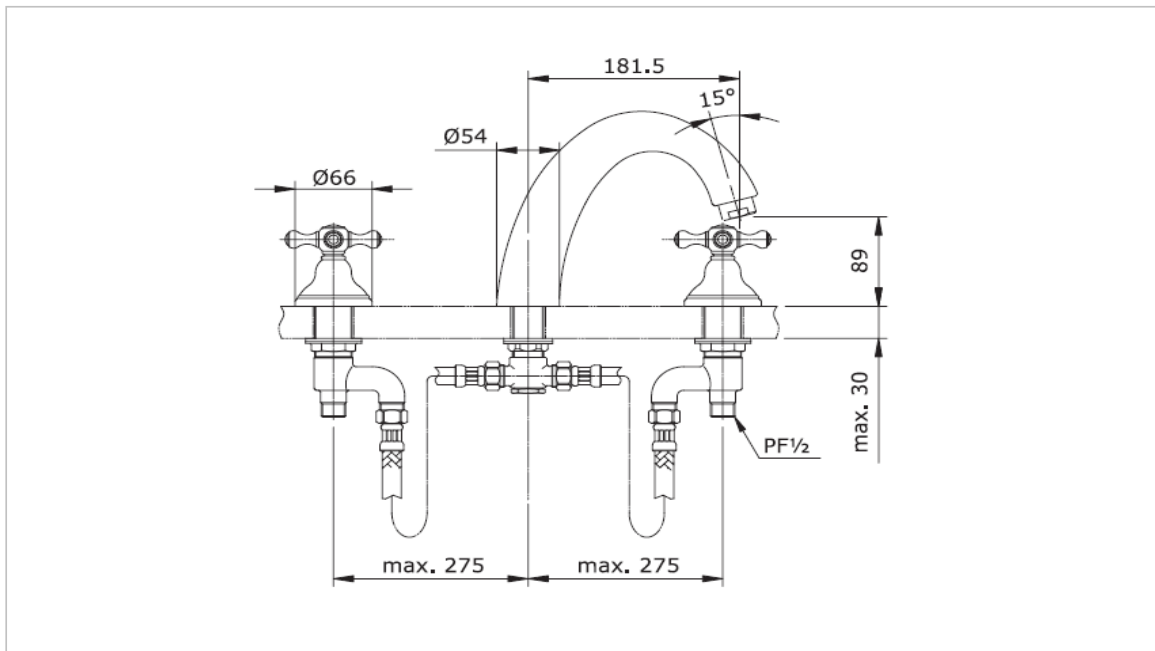

TOTO

FAUCET&SHOWER

TX430SCN

"Curio" Bath Filler Mixer

Product Features

Suggestion Fittings & Parts

Remark : We reserve the right to change some parts for suitability.

TOTO (THAILAND) CO.,LTD