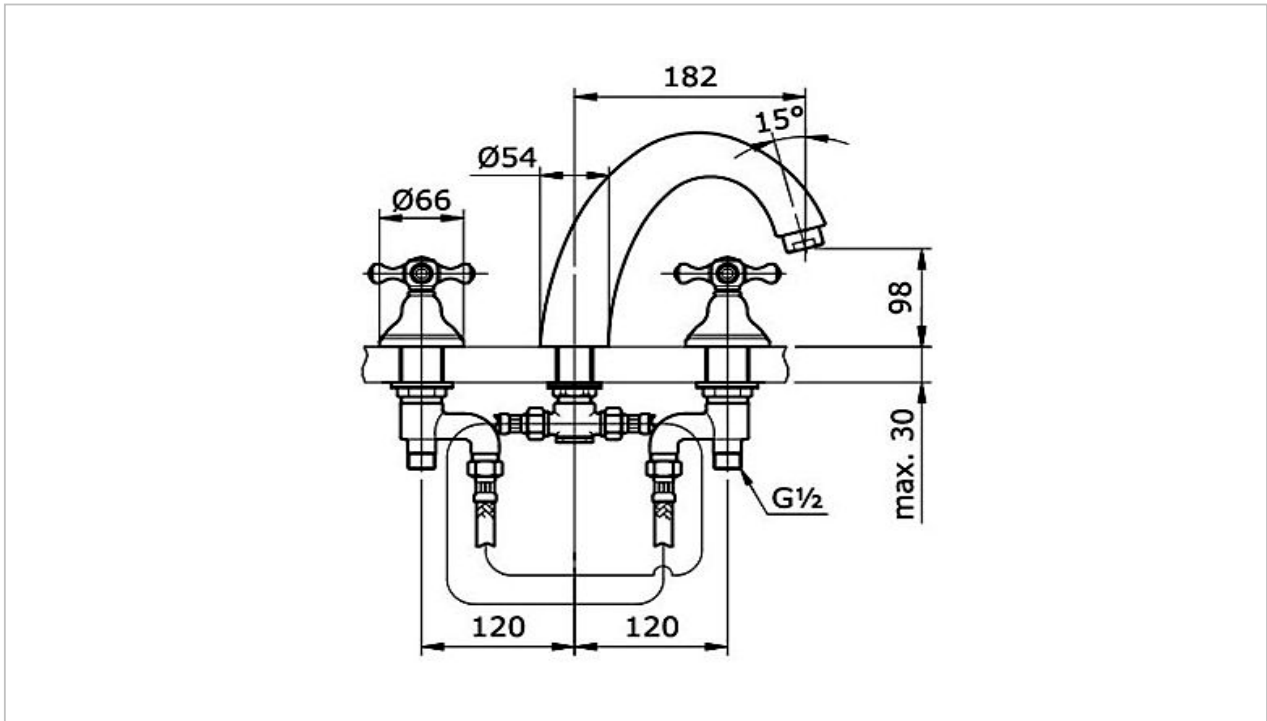

TOTO

FAUCET&SHOWER

TX430SCBR

"Curio" Bath Filler Mixer

Product Features

Bath Filler & Mixer

Suggestion Fittings & Parts

Remark : We reserve the right to change some parts for suitability.