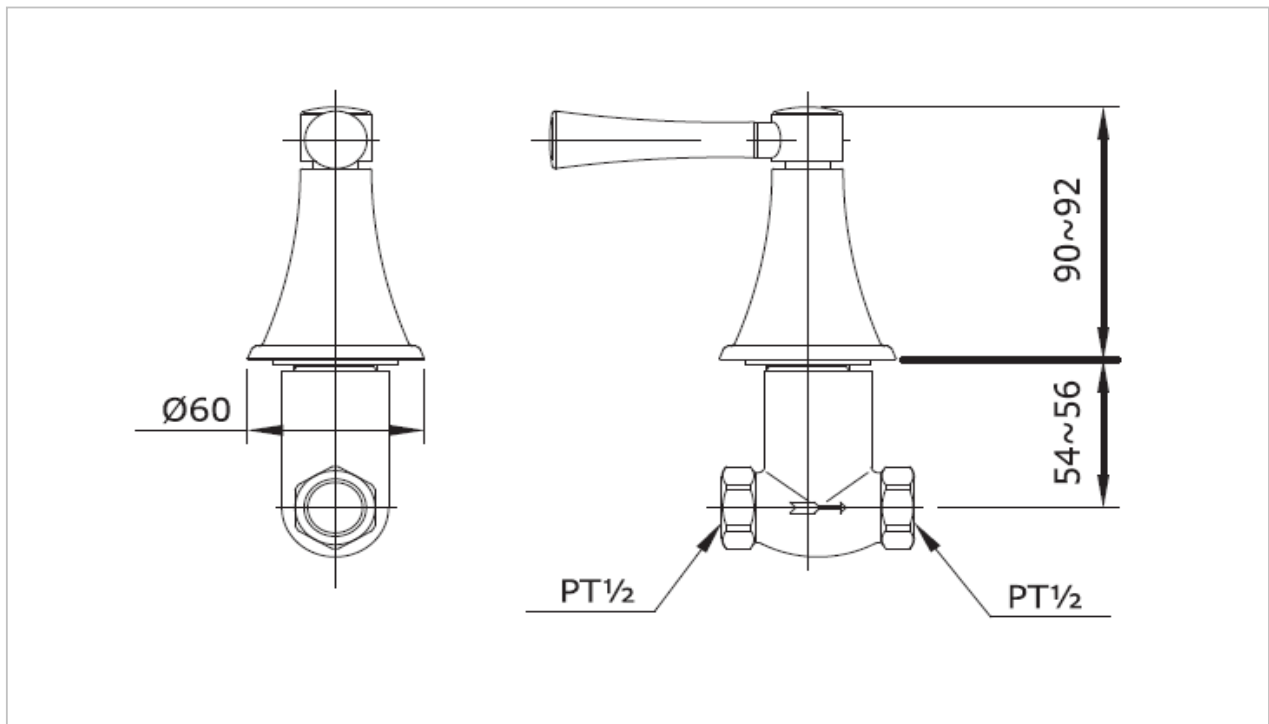

**TOTO**

**FAUCET&SHOWER**

**TX421SGC**

*"Gloria" Concealed Valve*

Product Features

Suggestion Fittings & Parts

Remark : We reserve the right to change some parts for suitability.

TOTO (THAILAND) CO.,LTD