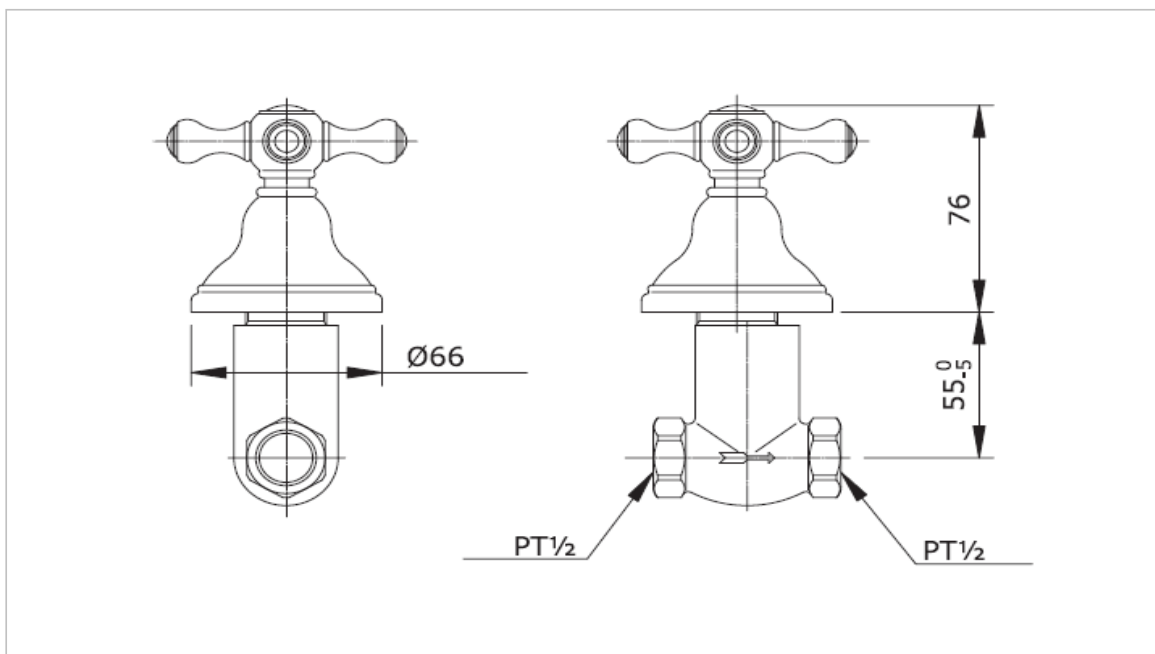

TOTO

FAUCET&SHOWER

**TX421SCNC
TX421SCLC**

"Curio" Concealed Valve

Product Features

Concealed Valve
TX421SCLC (Lever Handle)

Suggestion Fittings & Parts

Remark : We reserve the right to change some parts for suitability.