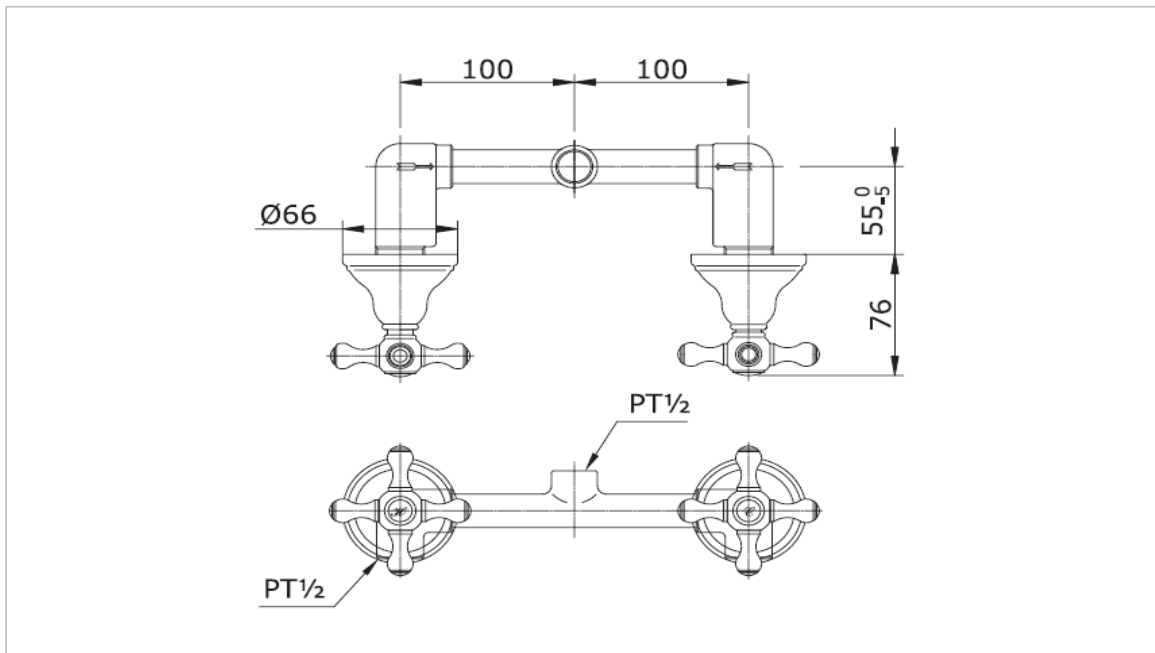

**TOTO**

**FAUCET&SHOWER**

**TX419SCN**

*"Curio" Concealed Mixing Valve*

Product Features

Suggestion Fittings & Parts

Remark : We reserve the right to change some parts for suitability.

TOTO (THAILAND) CO.,LTD