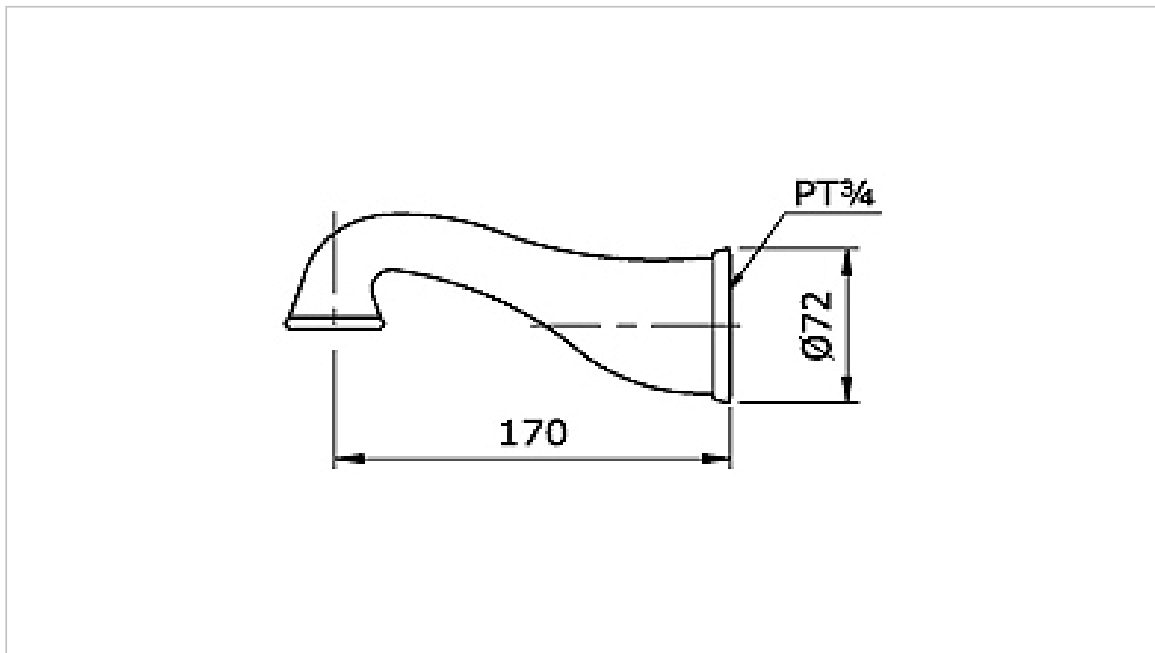

TOTO

FAUCET&SHOWER

TX418SG

"Gloria" Bath Spout

Product Features

Bath Spout

Suggestion Fittings & Parts

Remark : We reserve the right to change some parts for suitability.