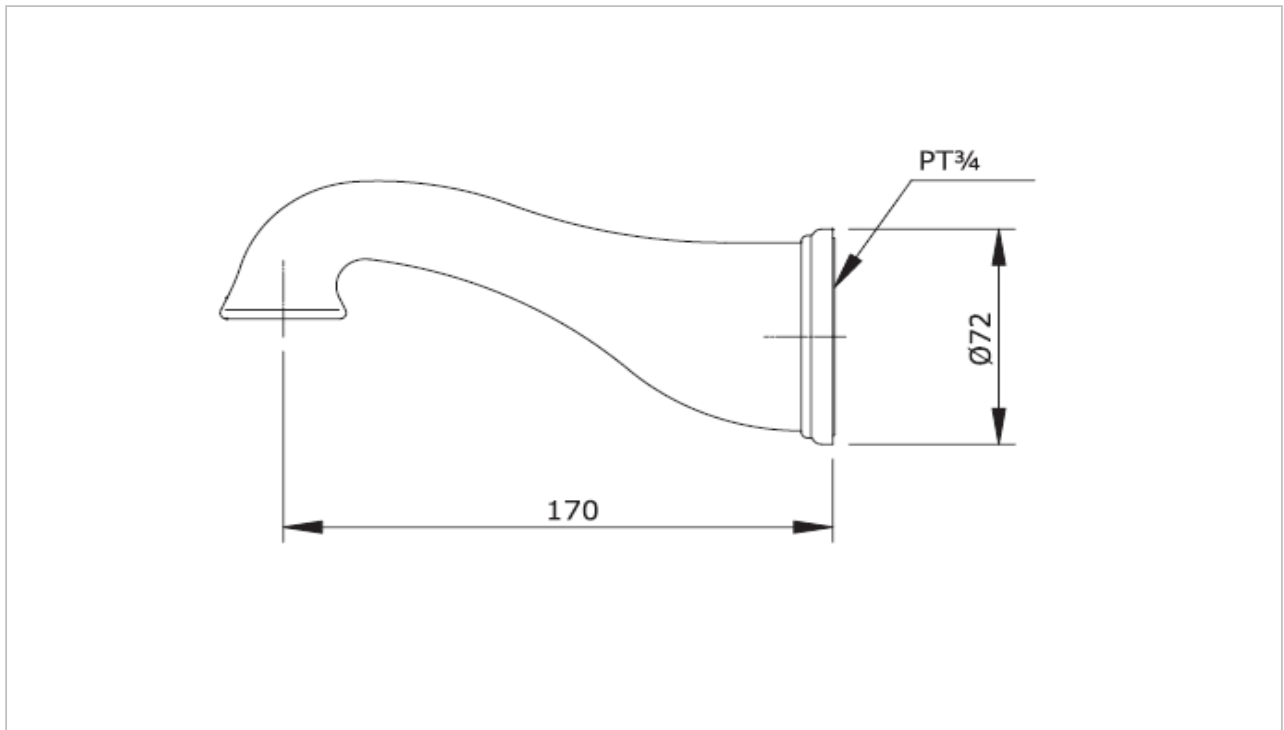

TOTO

FAUCET&SHOWER

TX418S

"Curio" Bath Spout

Product Features

Suggestion Fittings & Parts

Remark : We reserve the right to change some parts for suitability.

TOTO (THAILAND) CO.,LTD