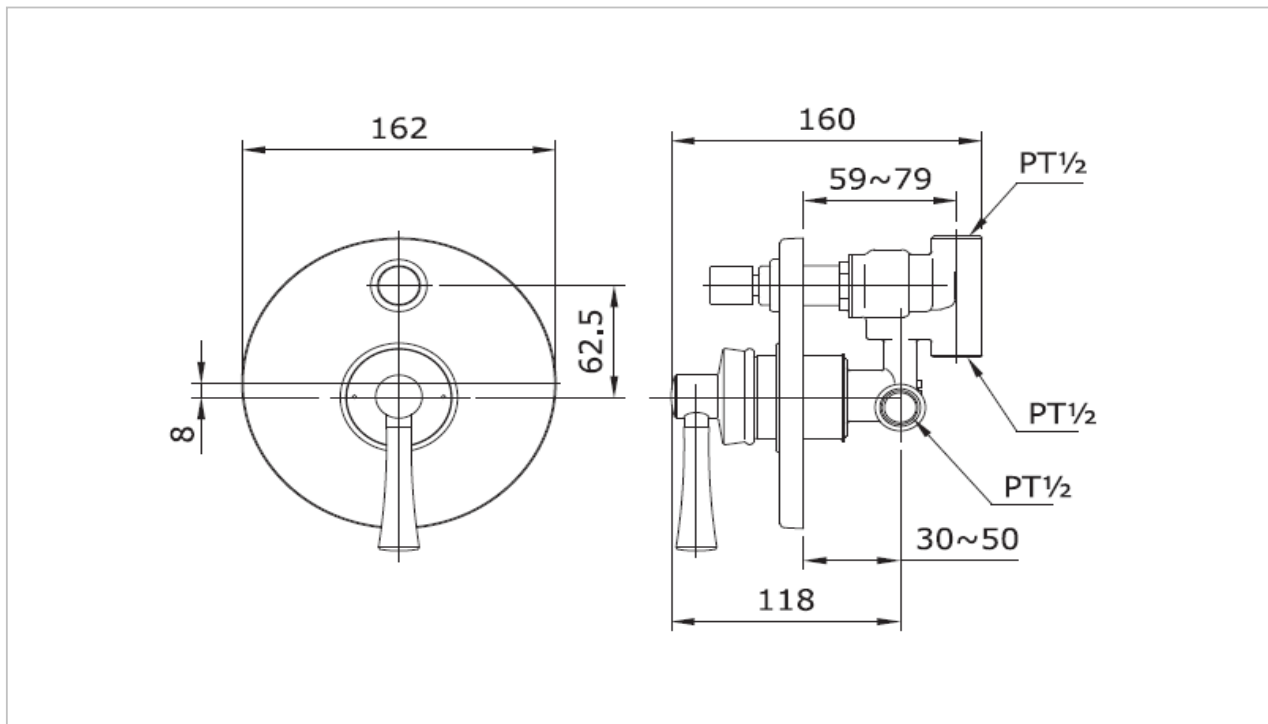

TOTO

FAUCET&SHOWER

TX404SG

"Gloria" Concealed Mixer for Fixed Shower

Product Features

Concealed Single Lever Mixer with Diverter for Fixed Shower

Suggestion Fittings & Parts

Remark : We reserve the right to change some parts for suitability.

TOTO (THAILAND) CO.,LTD

Bangkok Office : 598 Q House Ploenjit Building., G floor., Ploenchit Rd.,Lumpini, Pathumwan, Bangkok. 10330 Thailand
Tel : +(66)2-650-9925(AUTO) Fax : +(66)2-650-9923-4

www.toto.co.th