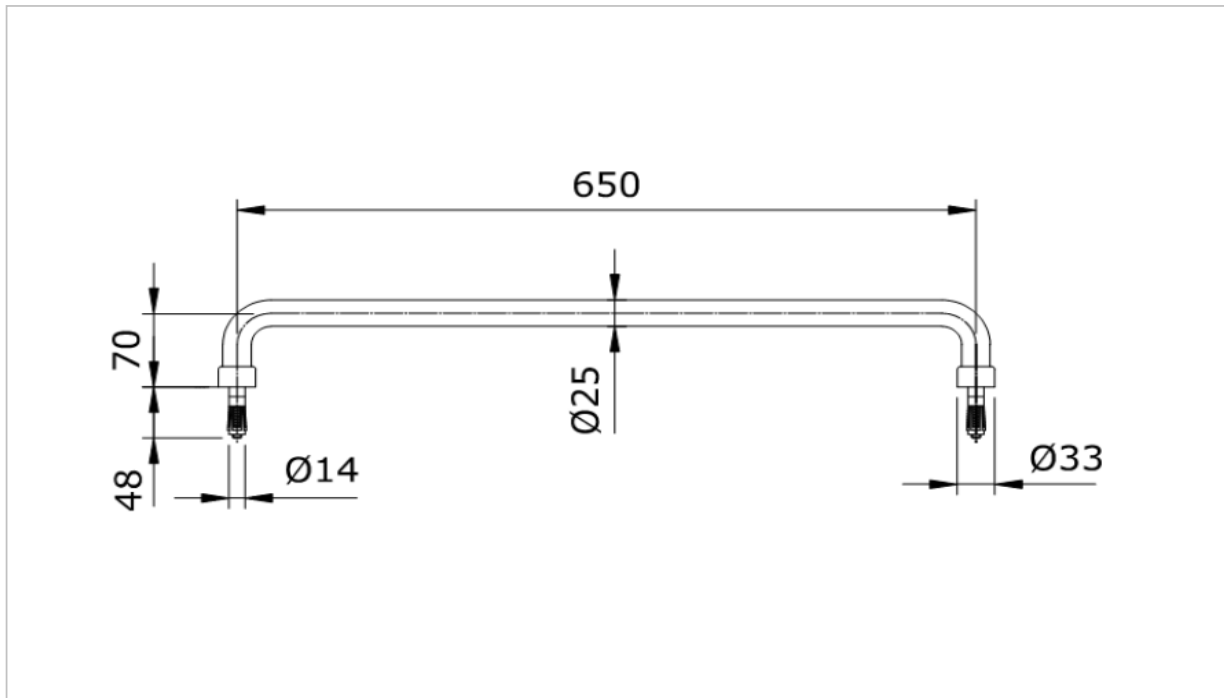

Towel Holder

Product Features

Grab Bar
Size : 650 mm.

Suggestion Fittings & Parts

Remark : We reserve the right to change some parts for suitability.

TOTO (THAILAND) CO.,LTD

Bangkok Office : 598 Q House Ploenjit Building., G floor., Ploenchit Rd., Lumpini, Pathumwan, Bangkok. 10330 Thailand
Tel : +(66)2-650-9925(AUTO) Fax : +(66)2-650-9923-4
www.toto.co.th