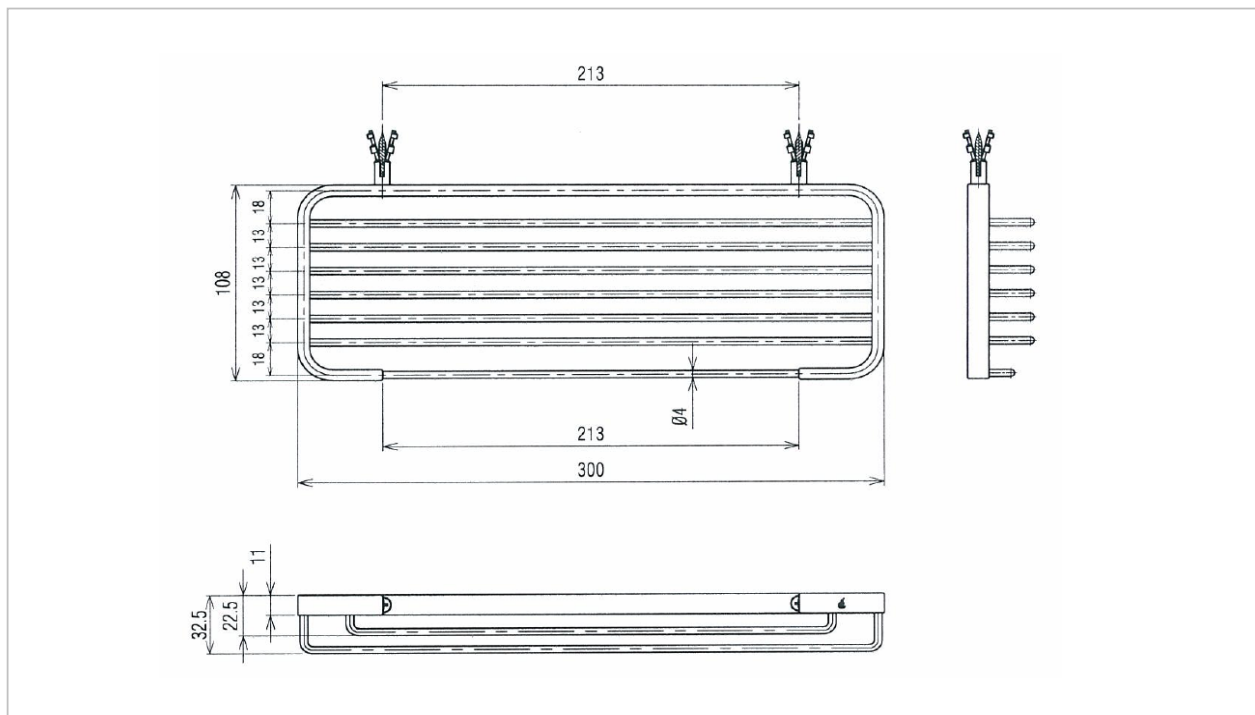

TOTO

BATHROOM ACCESSORY

TX2BV1K1

Soap Basket

Product Features

Suggestion Fittings & Parts

Remark : We reserve the right to change some parts for suitability.

TOTO (THAILAND) CO.,LTD