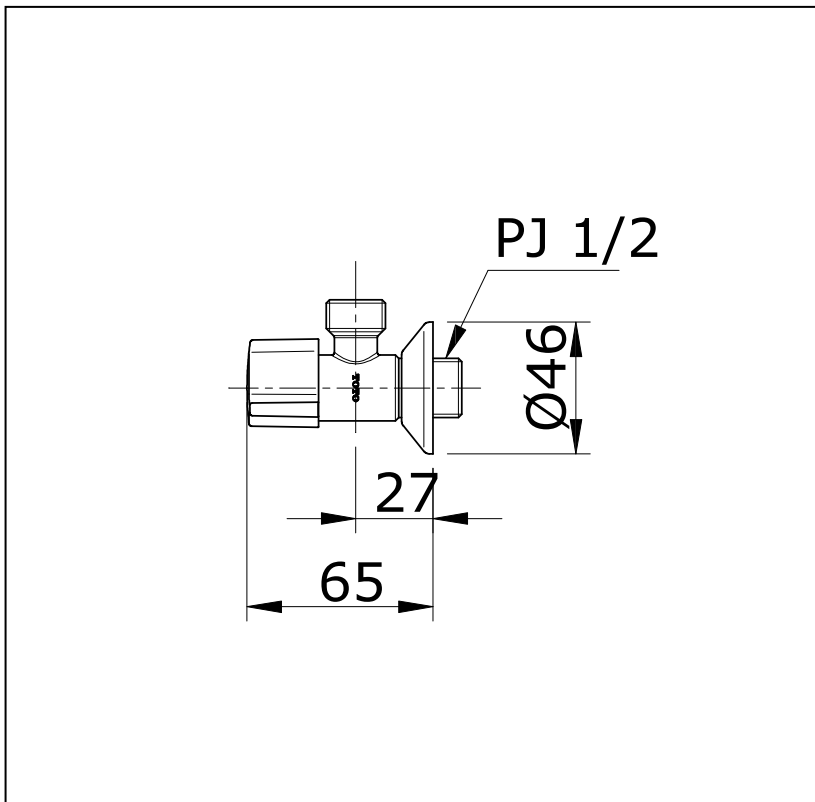

Item number: TX277SV1 Supplementary Fittings

Features

- Simple installation, easy to use

Specifications

Finish : Nickel Chrome
Material : Brass

Parts description

- **TX277SV1**
Stop Valve

Drawing: