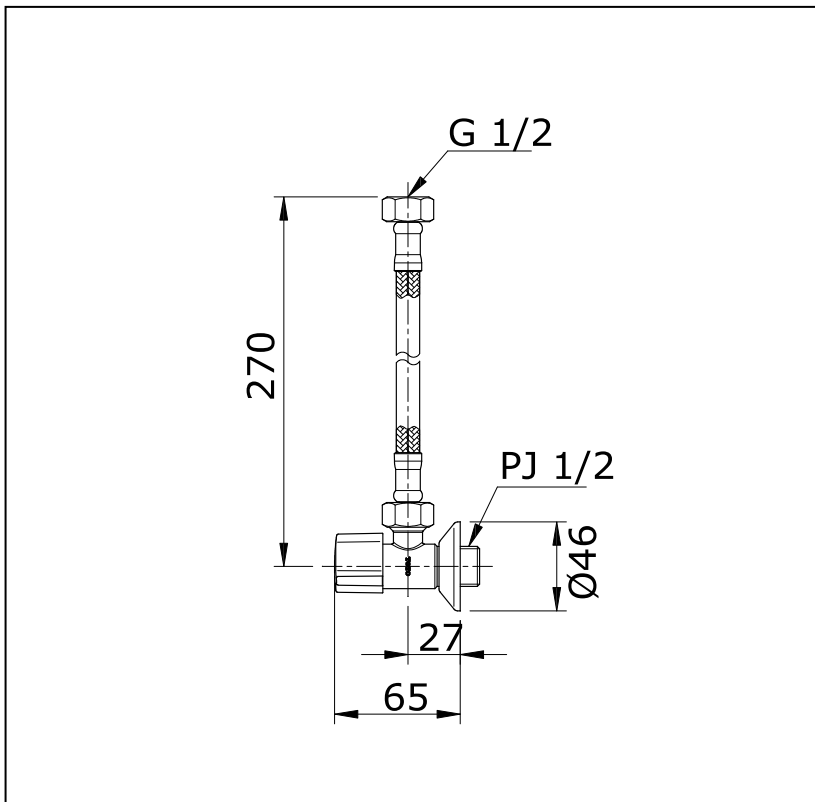

Drawing:

Remarks:

Please consult TOTO sales representative for detail.