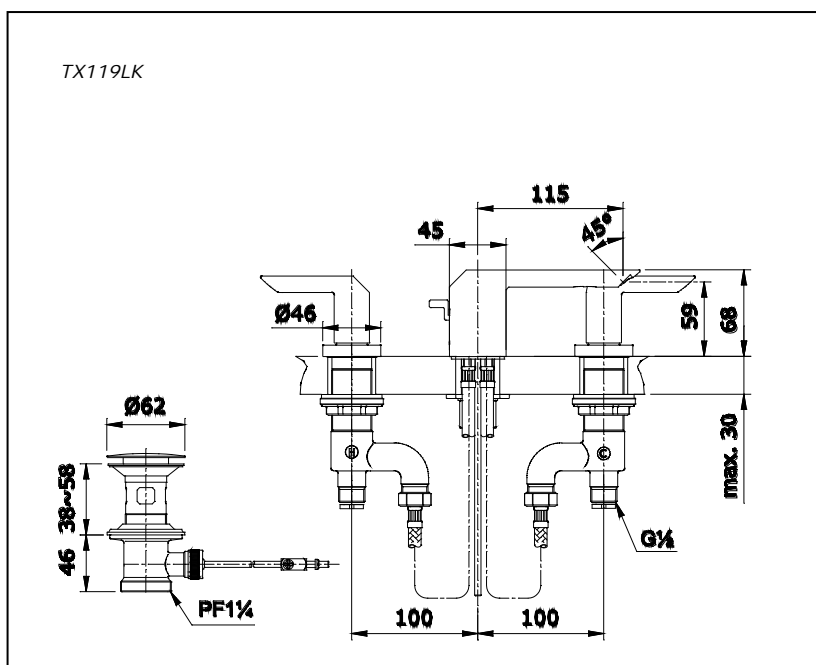

Drawing:

Remarks:

Please result TOTO sales representative for detail.

TOTO (THAILAND) CO.,LTD

Bangkok Office : G Tower Grand Rama 9,12th Floor, South Wing, 9 Rama IX Road,Huaykwang Sub-district,Huaykwang District, Bangkok. 10310 Thailand

Tel : +(66)2-117-9520(AUTO) Fax : +(66)2-117-9527

th.toto.com