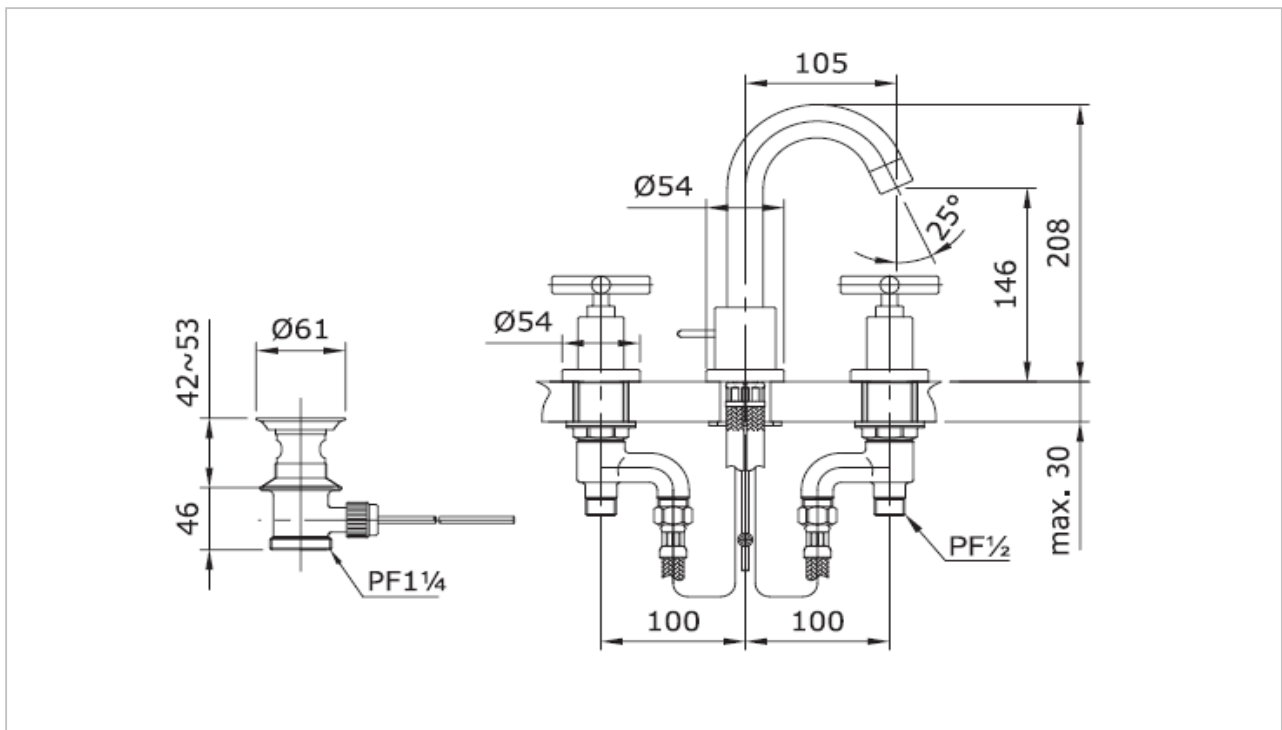

**TOTO**

**FAUCET&SHOWER**

**TX119LEC**

*"Ego II (Cross Handle)" Lavatory Faucet*

Product Features

8" Lavatory Faucet with Pop-up Waste

Suggestion Fittings & Parts

Remark : We reserve the right to change some parts for suitability.